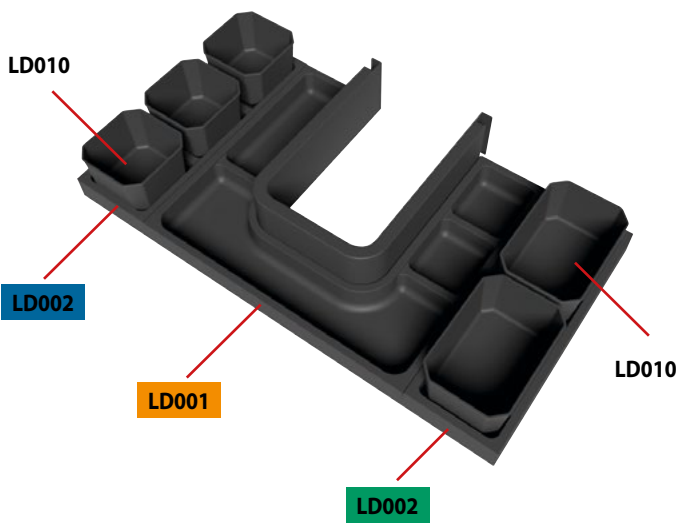

LINDO organizers

LD001

372x36x323 mm