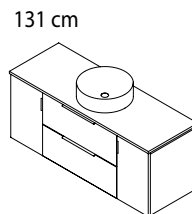

CIRASA

BATHROOM FURNITURE

CIRASA

43061 PIEDRA 61x46,5 cm, white
1601-60 SLIM 60x46 cm, white
SD061B SIDRA 61x46 cm, black matt
 59,3x64x46 cm
CR601-XXXX

L
 30x64x46 cm
CR301-XXXX

Countertop DTDL, thickness 18 mm
 (only in combination with vanity unit with height 52 cm)

L
 30x52x46 cm
CR302-XXXX

69,8x52x46 cm
CR701-XXXX

79,8x52x46 cm
CR801-XXXX

99,8x52x46 cm
CR100-XXXX

44050
PRACTICO 50x40 cm

48x54x39 cm
CR492-XXXX

44060
PRACTICO 60x40 cm

58x54x39 cm
CR592-XXXX

ESPACE 50x172x32 cm
ESC450-XXXX

ESPACE 35x172x32 cm
ESC230-XXXX

81 cm

89,3 cm

101 cm

119,3 cm

131 cm

148,6 cm