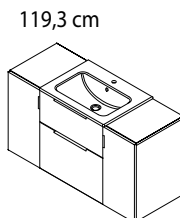

CIRASA

BATHROOM FURNITURE

CIRASA

43061 PIEDRA 61x46,5 cm, white
1601-60 SLIM 60x46 cm, white
SD061B SIDRA 61x46 cm, black matt
 59,3x64x46 cm
CR601-XXXX

L
 30x64x46 cm
CR301-XXXX

Countertop DTDL, thickness 18 mm
 (only in combination with vanity unit with height 52 cm)

L
 30x52x46 cm
CR302-XXXX

69,8x52x46 cm
CR701-XXXX

79,8x52x46 cm
CR801-XXXX

99,8x52x46 cm
CR100-XXXX

44050
PRACTICO 50x40 cm

48x54x39 cm
CR492-XXXX

44060
PRACTICO 60x40 cm

58x54x39 cm
CR592-XXXX

ESPACE 50x172x32 cm
ESC450-XXXX

ESPACE 35x172x32 cm
ESC230-XXXX

81 cm

89,3 cm

101 cm

119,3 cm

131 cm

148,6 cm