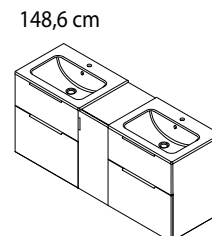

CIRASA

BATHROOM FURNITURE

CIRASA

43061 PIEDRA 61x46,5 cm, white
1601-60 SLIM 60x46 cm, white
SD061B SIDRA 61x46 cm, black matt
 59,3x64x46 cm
CR601-XXXX

L
 30x64x46 cm
CR301-XXXX

Countertop DTDL, thickness 18 mm
 (only in combination with vanity unit with height 52 cm)

L
 30x52x46 cm
CR302-XXXX

69,8x52x46 cm
CR701-XXXX

79,8x52x46 cm
CR801-XXXX

99,8x52x46 cm
CR100-XXXX

44050
PRACTICO 50x40 cm

48x54x39 cm
CR492-XXXX

44060
PRACTICO 60x40 cm

58x54x39 cm
CR592-XXXX

ESPACE 50x172x32 cm
ESC450-XXXX

ESPACE 35x172x32 cm
ESC230-XXXX

81 cm

89,3 cm

101 cm

119,3 cm

131 cm

148,6 cm