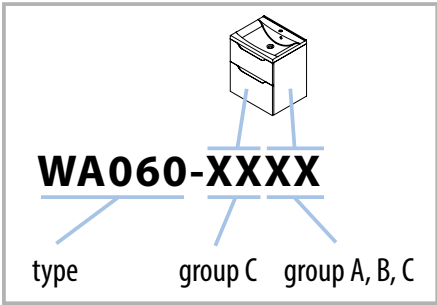

Group A

Group B

Group C (RAL, NCS)