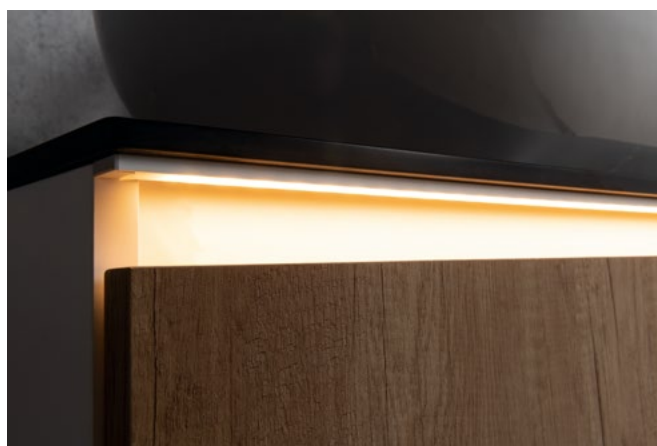

Ambient LED Light, Self-Adhesive, 12V

1 W, 101 cm	1,6 W, 161 cm
LED100 Warm White	LED160 Warm White
LED105 Cool White	LED165 Cool White
1,2 W, 121 cm	1,8 W, 181 cm
LED120 Warm White	LED180 Warm White
LED125 Cool White	LED185 Cool White
1,4 W, 141 cm	
LED140 Warm White	
LED145 Cool White