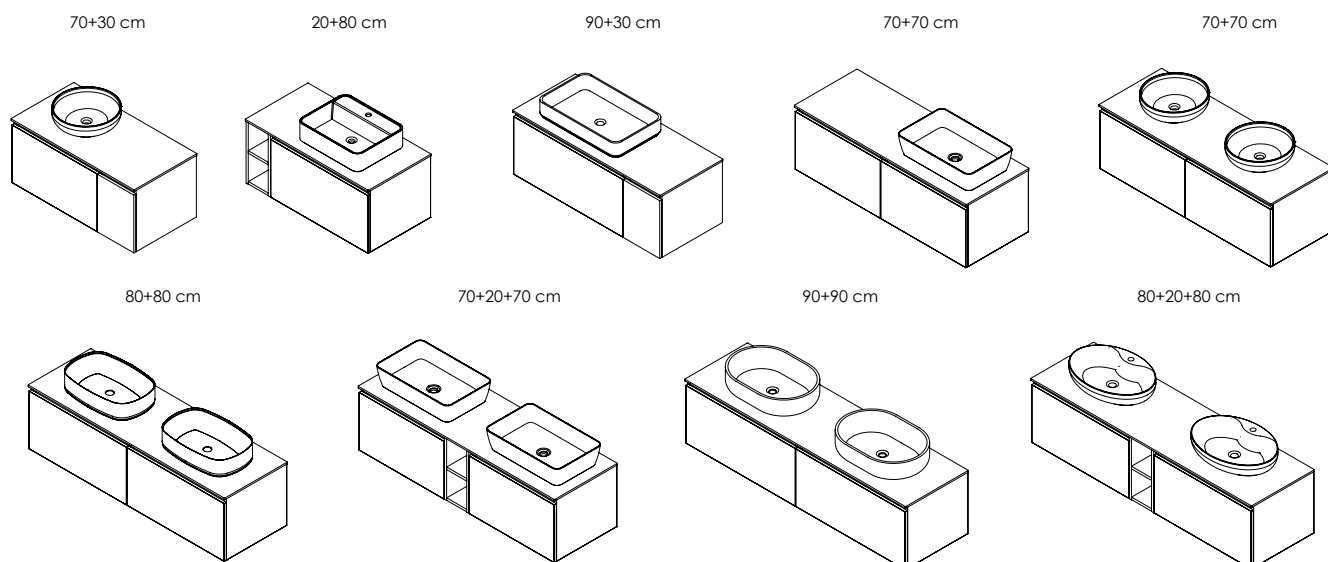

LOREA

BATHROOM FURNITURE

LOREA

ARECA Console Washbasins (Cast Marble)

BRAHEA Drop in washbasins (Solid Surface)

Countertop Washbasins (Ceramic)

L

101x51,5 cm
AC101L
AC101R

L

121x51,5 cm
AC121L
AC121R

L

141x51,5 cm
AC141L
AC141R

141x51,5 cm
AC141

161x51,5 cm
AC161

181x51,5 cm
AC181

R

101x51,5 cm
BL101-70L
BL101-80L
BL101-70R
BL101-80R

R

121x51,5 cm
BL121L
BL121R

R

141x51,5 cm
BL141L
BL141R

141x51,5 cm
BL141

161x51,5 cm
BL161-70
BL161-80

181x51,5 cm
BL181-80
BL181-90

Rockstone - solid surface

Non-porous homogeneous material made of natural minerals and pure acrylic polymer with a thickness of 12 mm. Available in lengths of 250 cm and depths of 60 cm on request. The hole for the sink waste and countertop tap can be drilled on site. Delivery time 4 weeks.