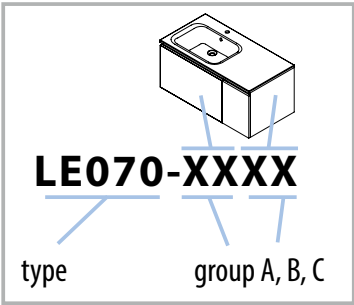

Group A

Group B

Group C (RAL, NCS)