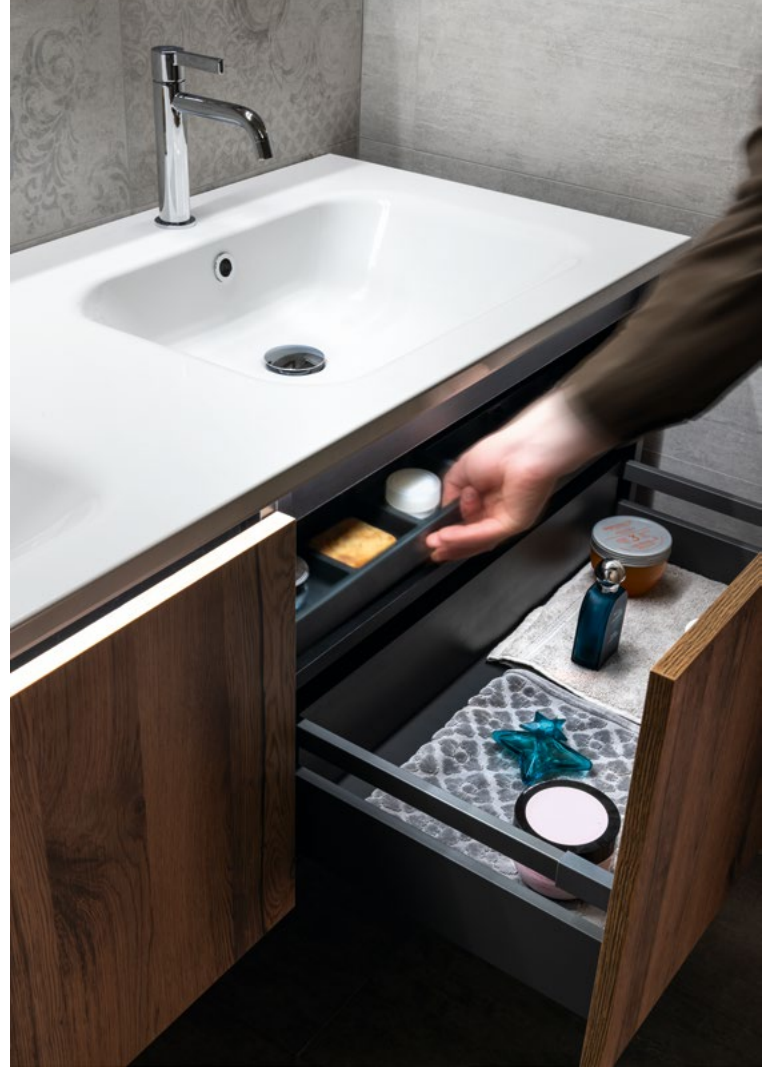

LOREA

BATHROOM FURNITURE

LOREA

ARECA Console Washbasins (Cast Marble)

BRAHEA Drop in washbasins (Solid Surface)

Countertop Washbasins (Ceramic)

L

101x51,5 cm
AC101L
AC101R

Rockstone - solid surface

Non-porous homogeneous material made of natural minerals and pure acrylic polymer with a thickness of 12 mm. Available in lengths of 250 cm and depths of 60 cm on request. The hole for the sink waste and countertop tap can be drilled on site. Delivery time 4 weeks.