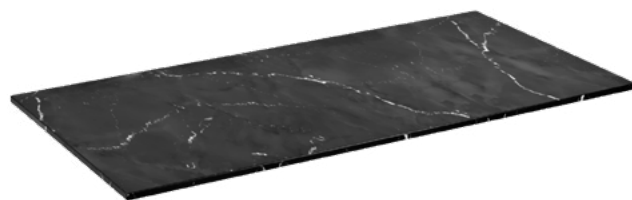

Rockstone Countertops