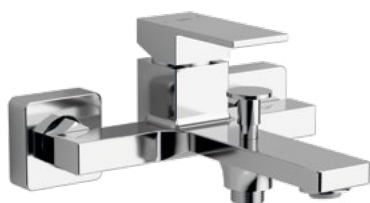

GOLD MATT

Matte gold in bathroom interiors embodies luxurious elegance. It combines timeless style with modern look, and its warm, subtly muted tone and matte finish create a look that is both opulent and cozy. This combination makes matte gold an irresistible element that adds uniqueness and charm to any space.

Easy and convenient installation using a solid nut.

Pressure connection hoses made of stainless steel can withstand pressures of up to 4 MPa.

CONCEALED WASHBASIN TAP

CM008

CM008B

CM008GB

BATHTUB TAP

CM010

CM010B

CM010GB

SHOWER COLUMN WITH LEVER TAP

CM139

CM139B

CM139GB

TAP DETAIL

COLOR OPTIONS

The concealed two-piece washbasin tap with lever handle allows for precise, effortless control and ensures maximum comfort throughout use.

.....●

mixed water outlet

cold water inlet

hot water inlet

cartridge