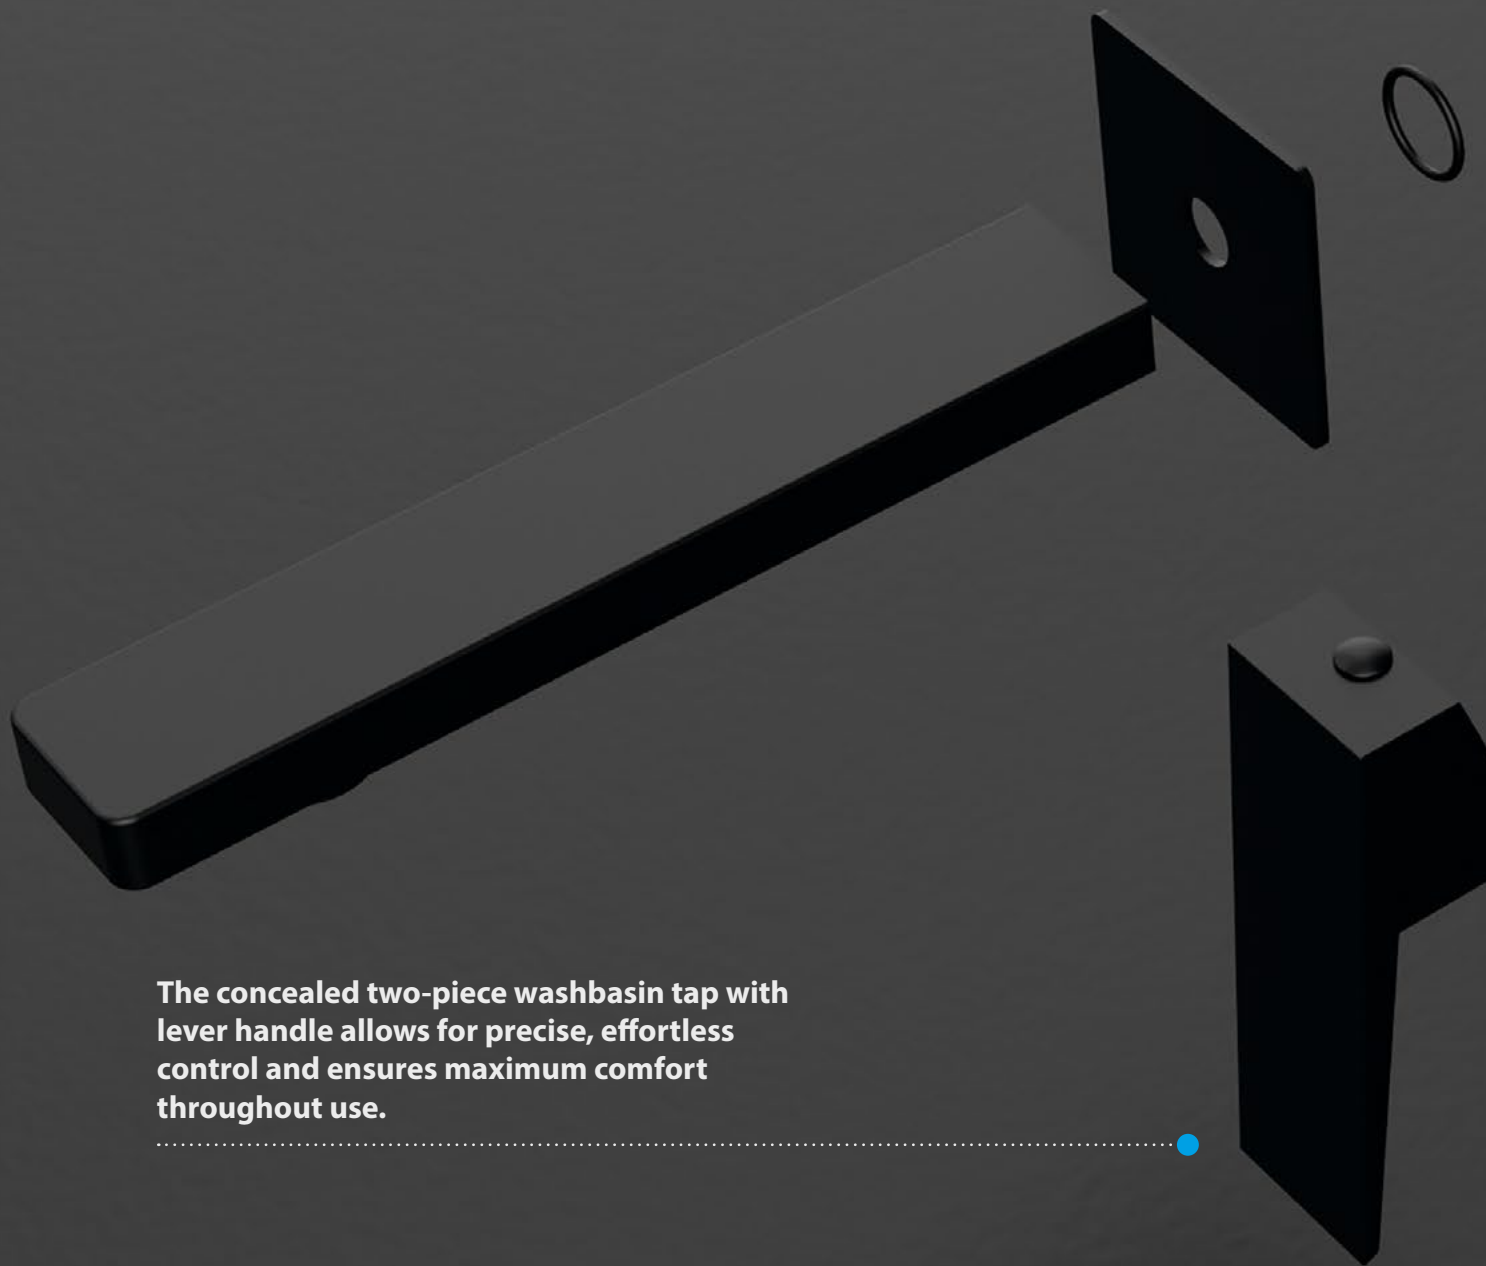

Easy and convenient installation using a solid nut.

Pressure connection hoses made of stainless steel can withstand pressures of up to 4 MPa.

CONCEALED WASHBASIN TAP

CM008

CM008B

CM008GB

BATHTUB TAP

CM010

The concealed two-piece washbasin tap with lever handle allows for precise, effortless control and ensures maximum comfort throughout use.

.....●

mixed water outlet

cold water inlet

hot water inlet

cartridge