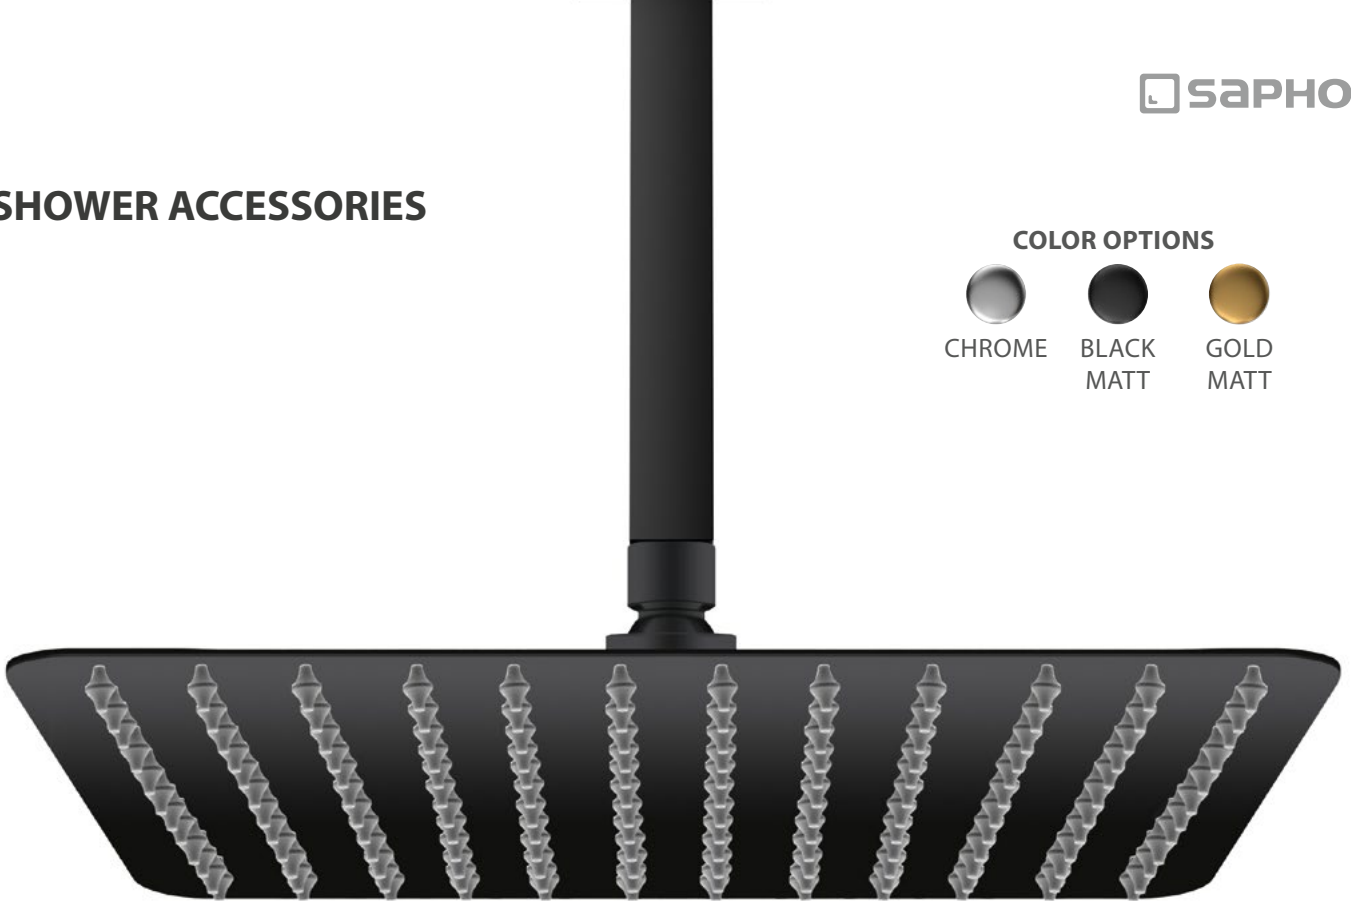

RP042B-02

RP042GB-02

SHOWER ACCESSORIES

COLOR OPTIONS

- 
 CHROME
- 
 BLACK
 MATT
- 
 GOLD
 MATT

-  AQ591
-  AQ591B
-  AQ591GB

-  1208-11
-  1208-17
-  1208-19

-  1205-02
-  1205-02B
-  1205-02GB

SK779B

SK779GB

COLOR OPTIONS

-  CHROME
-  BLACK MATT
-  GOLD MATT

↑
UP
DOWN
↓

↘
90° TILT
ADJUSTMENT

SLIDING HOLDER

1206-09