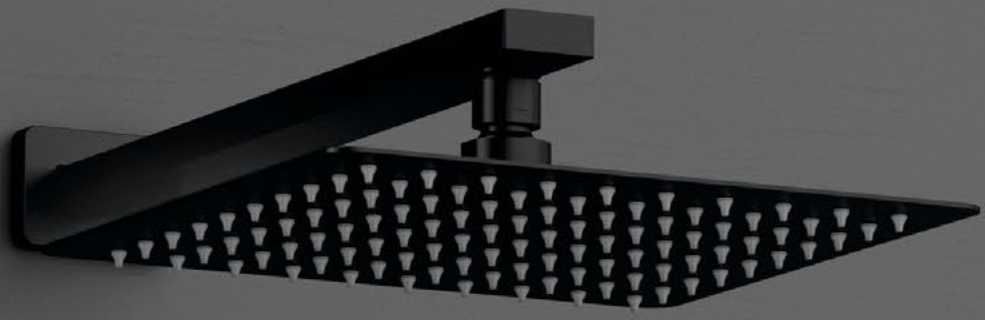

CONCEALED LEVER TAP – 2 OUTLETS

CM042

CM042B

CM042GB

SMART SELECT CONCEALED THERMOSTATIC TAP – 2 OUTLETS

RP042

RP042B

RP042GB

CONCEALED BIDET TAP

CM040

CM040B

CM040GB

SHOWER SETS

CM042-01

CM042B-01

CM042GB-01

CM042-02

CM042B-02

CM042GB-02

SMART SELECT SHOWER SETS WITH THERMOSTAT

RP042-01

RP042B-01

RP042GB-01

RP042-02