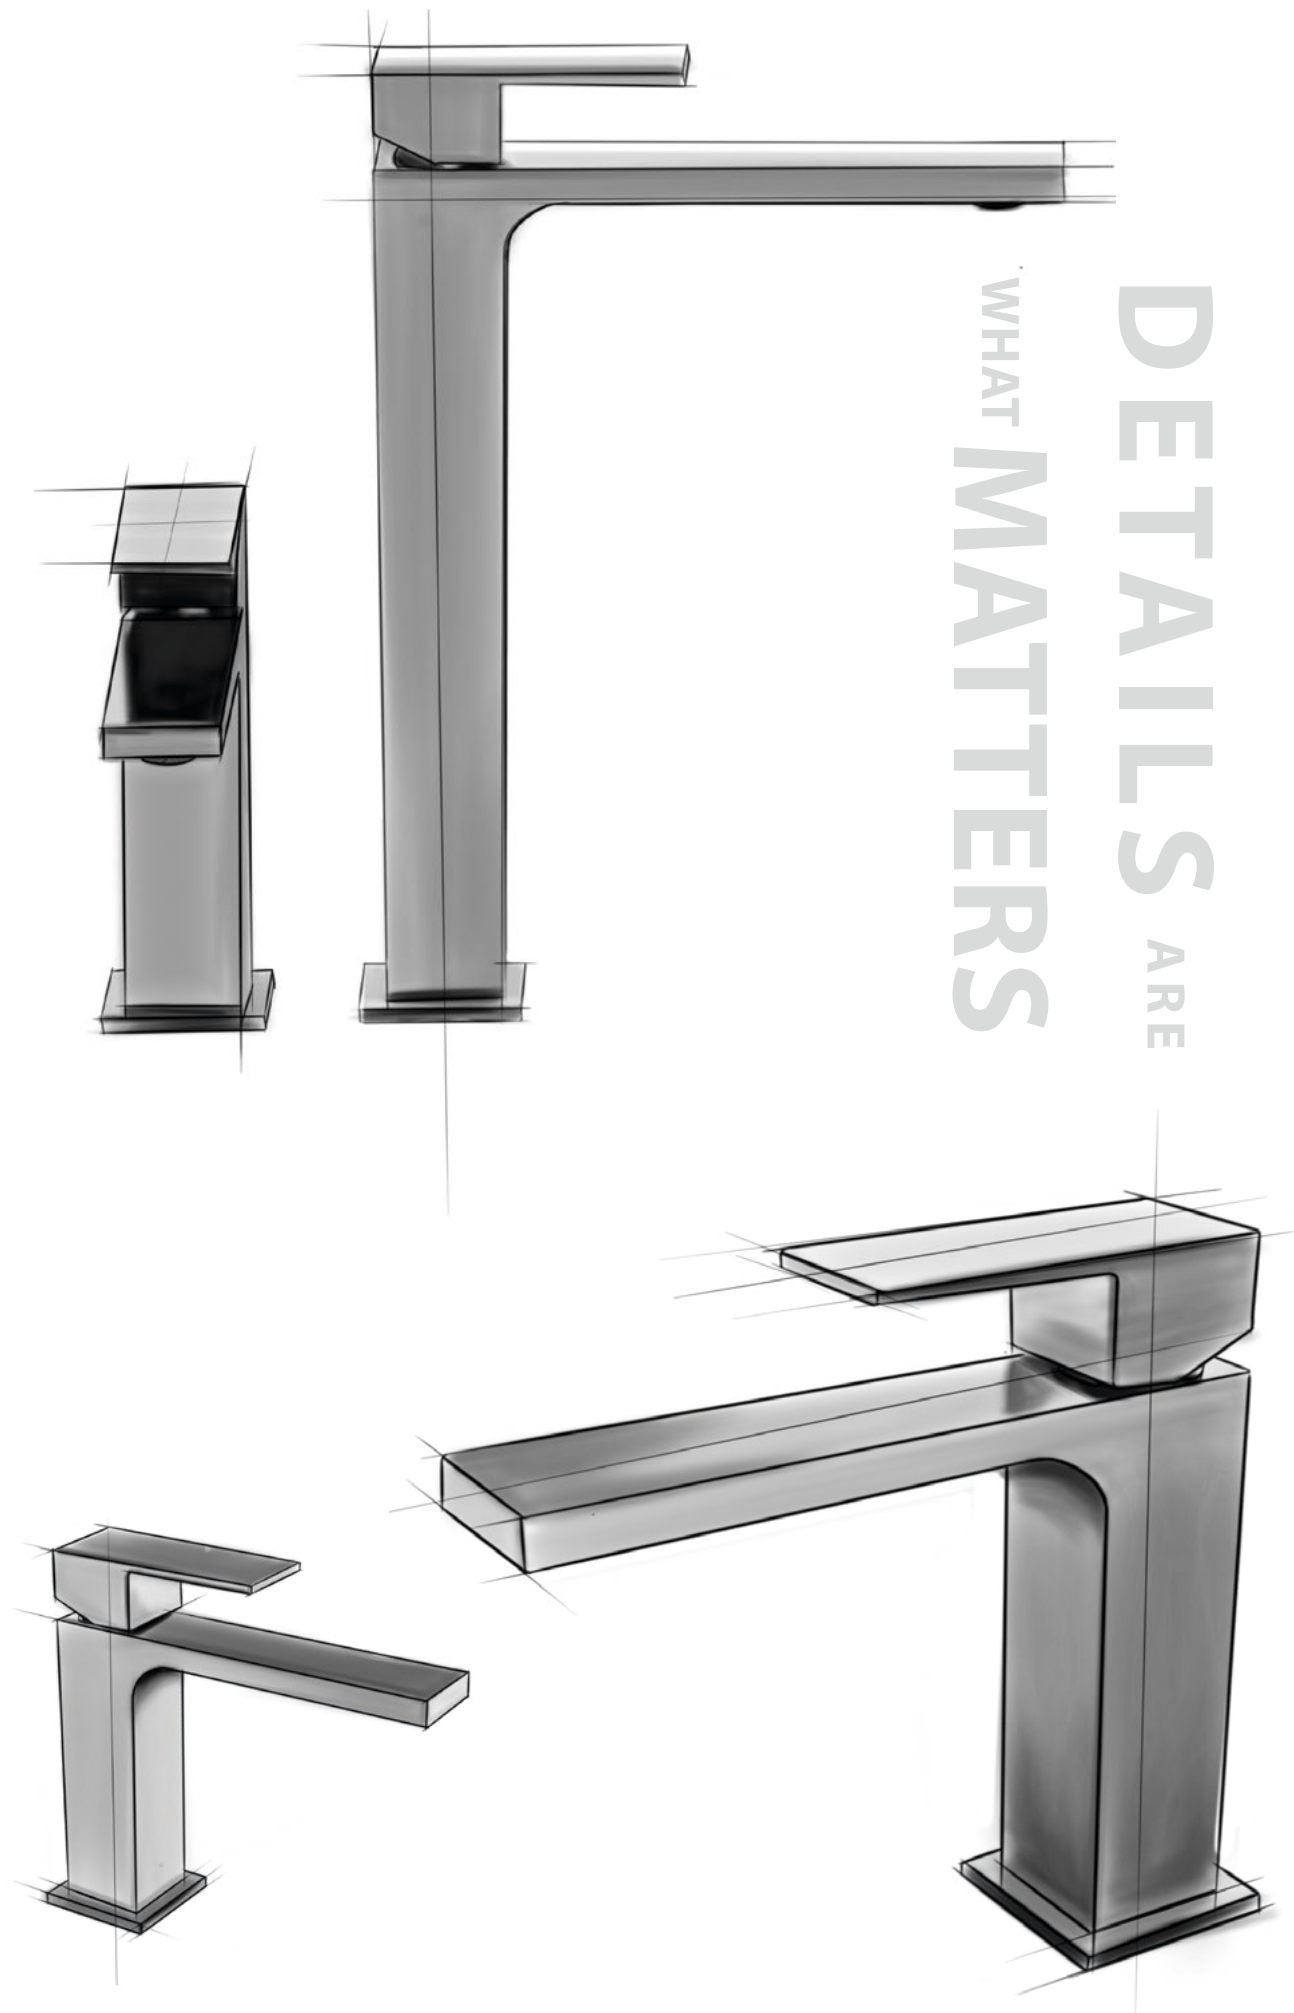

DETAILS ARE WHAT MATTERS