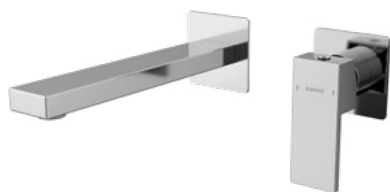

Easy and convenient installation using a solid nut.

Pressure connection hoses made of stainless steel can withstand pressures of up to 4 MPa.

CONCEALED WASHBASIN TAP

CM008

CM008B

CM008GB

BATHTUB TAP

CM010

CM010B

CM010GB

SHOWER COLUMN WITH LEVER TAP

CM139

CM139B

CM139GB

TAP DETAIL

COLOR OPTIONS

The concealed two-piece washbasin tap with lever handle allows for precise, effortless control and ensures maximum comfort throughout use.

.....●

mixed water outlet

cold water inlet

hot water inlet

cartridge