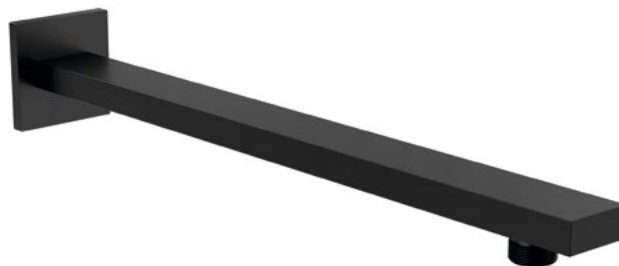

- SL400
- SL102
- SL119