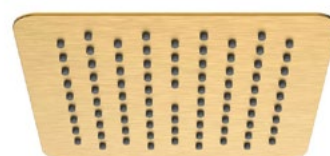

-  SL400
-  SL102
-  SL119

-  1205-07
-  1205-07B
-  1205-07GB

HEAD SHOWER

MS563

SL101

SL101GB

HAND SHOWER

SK779

SK779B

SK779GB

COLOR OPTIONS

-  CHROME
-  BLACK MATT
-  GOLD MATT

↑
UP
DOWN
↓

↘
90° TILT
ADJUSTMENT

SLIDING HOLDER

1206-09