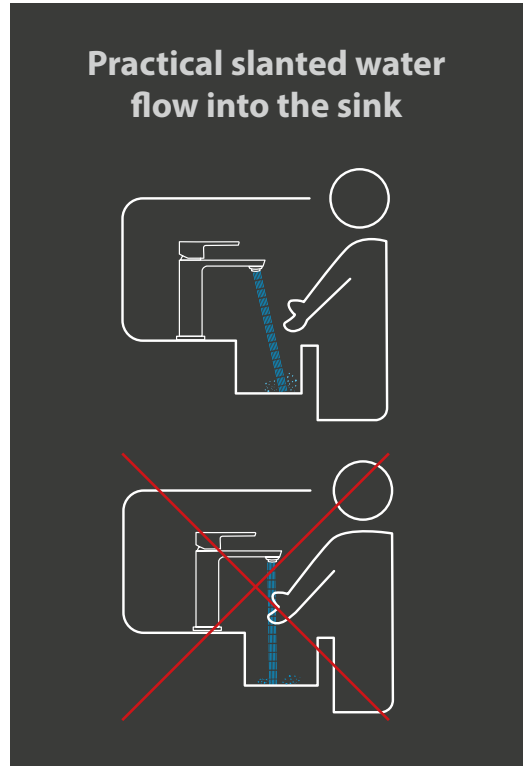

AERATOR

High-quality aerator from the German-Swiss company NEOPERL with a maximum flow rate of 5 l/min.