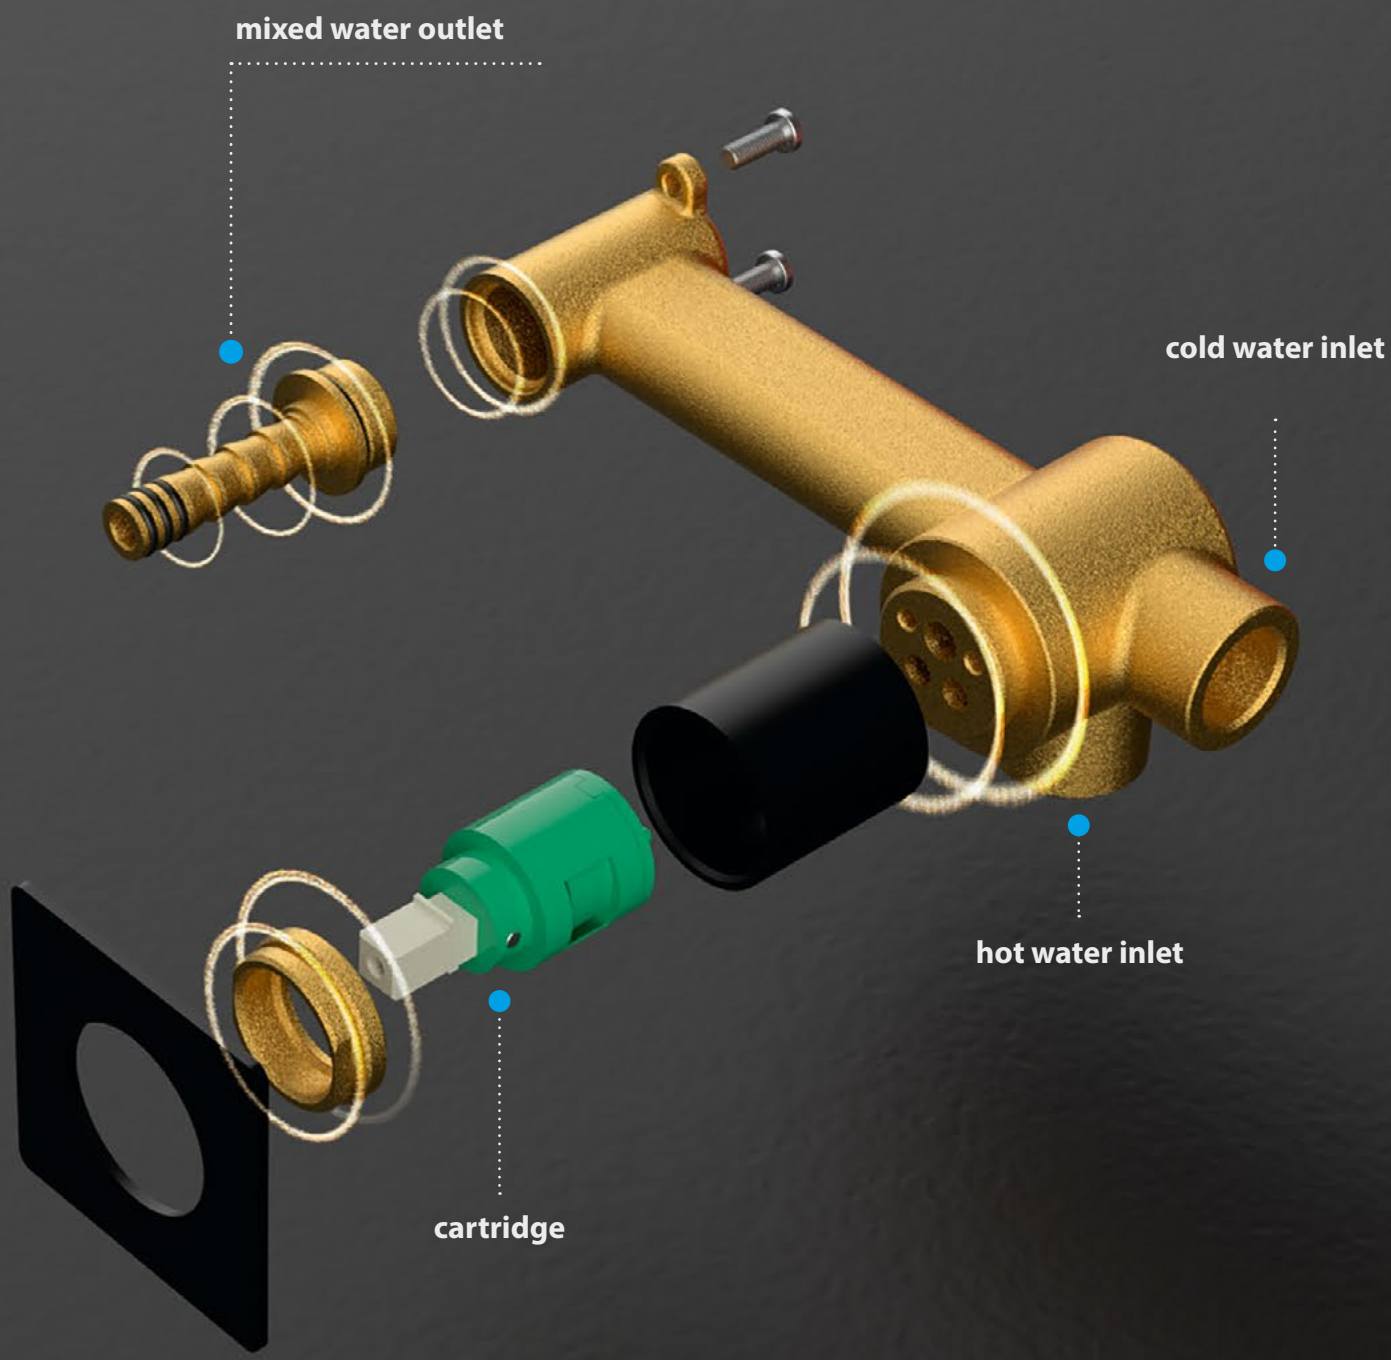

Easy and convenient installation using a solid nut.

Pressure connection hoses made of stainless steel can withstand pressures of up to 4 MPa.

CONCEALED WASHBASIN TAP

CM008

CM008B

CM008GB

BATHTUB TAP

CM010

CM010B

CM010GB

SHOWER COLUMN WITH LEVER TAP

CM139

CM139B

CM139GB

TAP DETAIL

COLOR OPTIONS

The concealed two-piece washbasin tap with lever handle allows for precise, effortless control and ensures maximum comfort throughout use.

.....●

mixed water outlet

cold water inlet

hot water inlet

cartridge

CONCEALED LEVER TAP – 2 OUTLETS

CM042

CM042B

CM042GB

SMART SELECT CONCEALED THERMOSTATIC TAP – 2 OUTLETS

RP042

RP042B

RP042GB