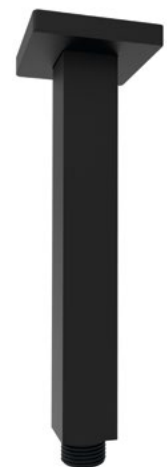

RP042B-02

RP042GB-02

SHOWER ACCESSORIES

COLOR OPTIONS

- 
 CHROME
- 
 BLACK
 MATT
- 
 GOLD
 MATT

-  AQ591
-  AQ591B
-  AQ591GB

-  1208-11
-  1208-17
-  1208-19

-  1205-02
-  1205-02B
-  1205-02GB

-  SL400
-  SL102
-  SL119

-  1205-07
-  1205-07B
-  1205-07GB

HEAD SHOWER

MS563

SL101

SL101GB

HAND SHOWER

SK779

SK779B

SK779GB

COLOR OPTIONS

-  CHROME
-  BLACK MATT
-  GOLD MATT

↑
UP
DOWN
↓

↘
90° TILT
ADJUSTMENT

SLIDING HOLDER

1206-09