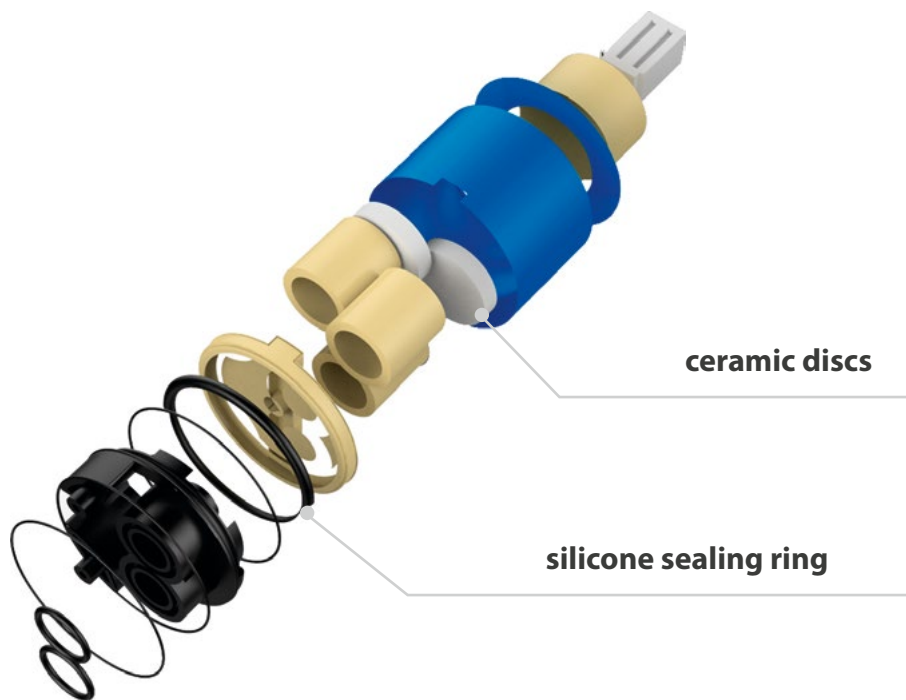

WASHBASIN TAP

CM002

CM002B

CM002GB

TALL WASHBASIN TAP

CM006

CM006B

CM006GB

AERATOR

High-quality aerator from the German-Swiss company NEOPERL with a maximum flow rate of 5 l/min.

CARTRIDGE

It stands out with its elegant design and smooth surface.

PERFECTLY RELIABLE OPERATION

Tap with a comfortable washing zone for your convenience.

Easy and convenient installation using a solid nut.

Pressure connection hoses made of stainless steel can withstand pressures of up to 4 MPa.

CONCEALED WASHBASIN TAP

CM008

CM008B

CM008GB

BATHTUB TAP

CM010

The concealed two-piece washbasin tap with lever handle allows for precise, effortless control and ensures maximum comfort throughout use.

.....●

mixed water outlet

cold water inlet

hot water inlet

cartridge