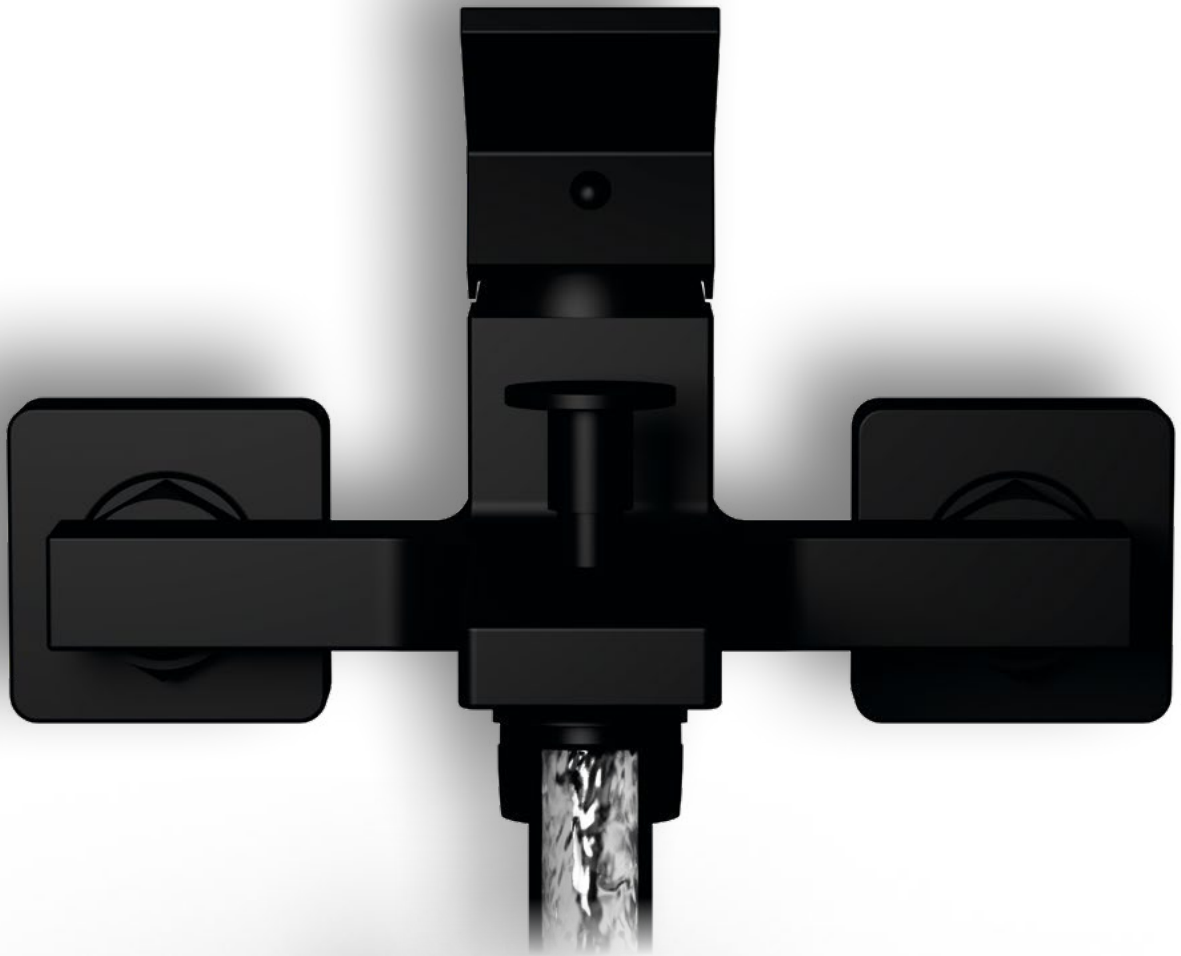

AERATOR

High-quality aerator from the German-Swiss company NEOPERL with a maximum flow rate of 5 l/min.

CARTRIDGE

It stands out with its elegant design and smooth surface.

PERFECTLY RELIABLE OPERATION

Tap with a comfortable washing zone for your convenience.

Easy and convenient installation using a solid nut.

Pressure connection hoses made of stainless steel can withstand pressures of up to 4 MPa.

CONCEALED WASHBASIN TAP

CM008

CM008B

CM008GB

BATHTUB TAP

CM010

The concealed two-piece washbasin tap with lever handle allows for precise, effortless control and ensures maximum comfort throughout use.

.....●

mixed water outlet

cold water inlet

hot water inlet

cartridge