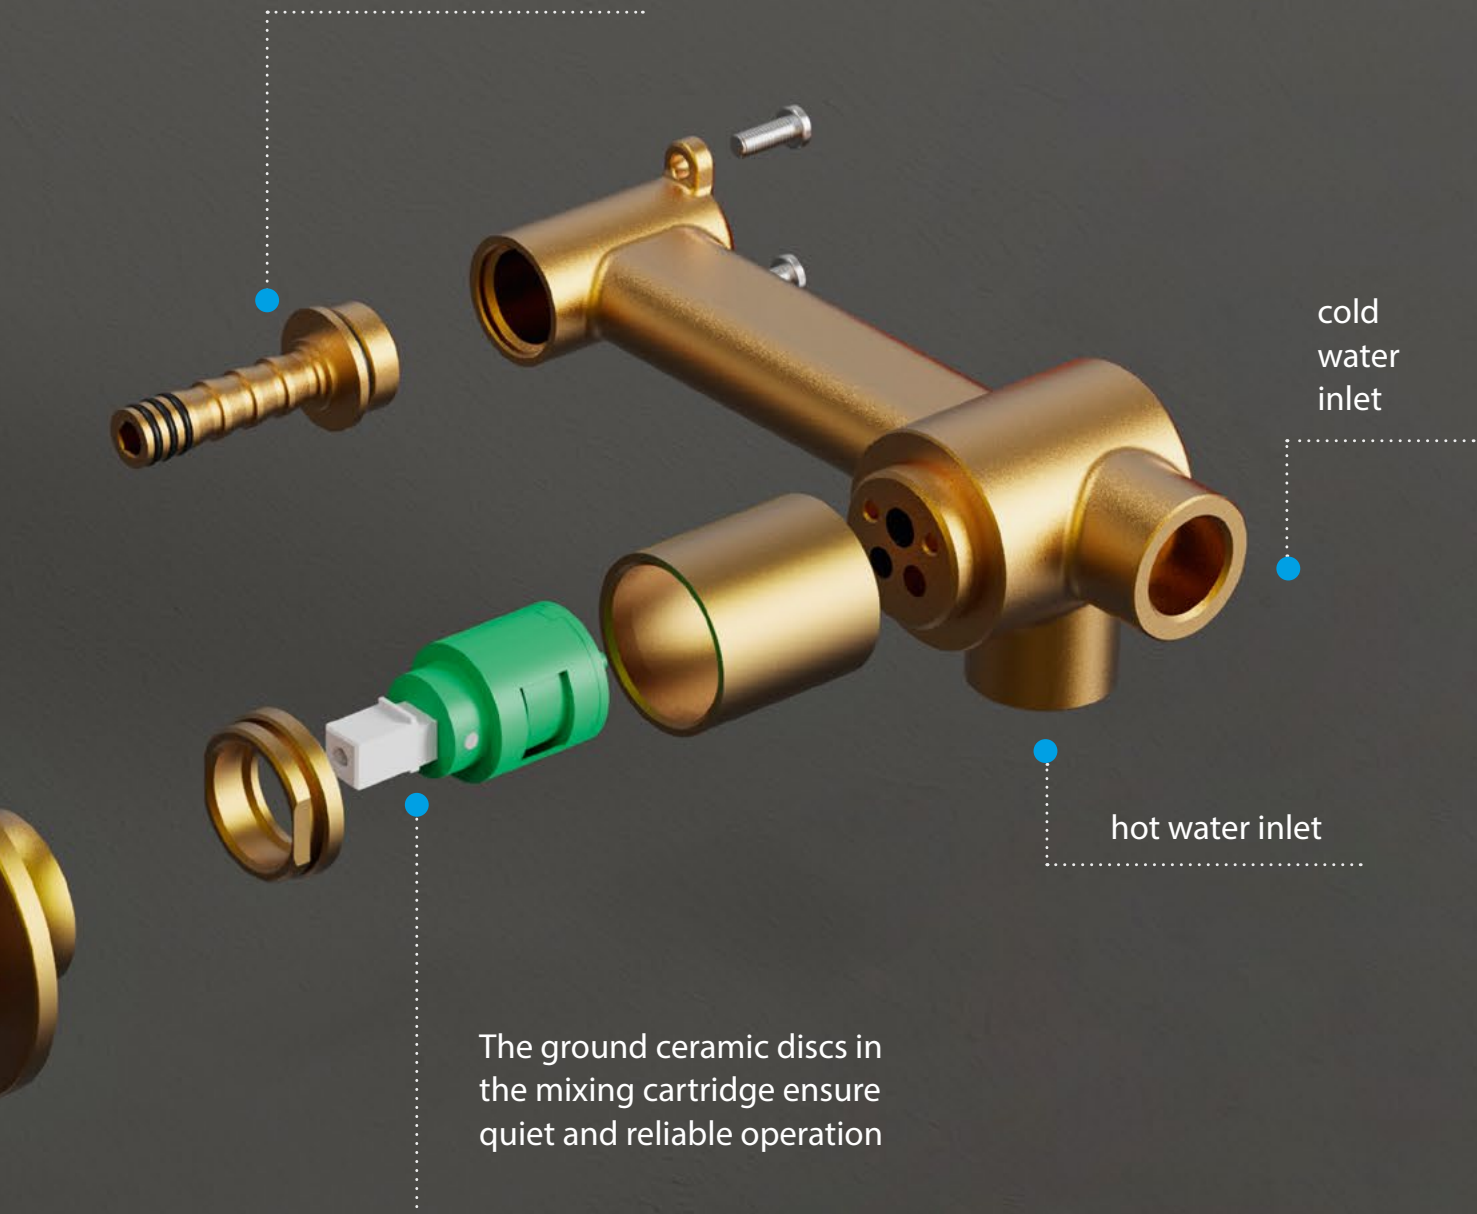

AF139B

AF139GB

TAP DETAILS

COLOR OPTIONS

CHROME

BLACK
MATT

GOLD
MATT

Equipped with an easily removable aerator for simple installation, limescale removal and cleaning.

This wall-mounted basin tap features a practical handle that allows for precise, effortless control and ensures maximum comfort

mixed water outlet

cold water inlet

hot water inlet

The ground ceramic discs in the mixing cartridge ensure quiet and reliable operation

CONCEALED LEVER-HANDLE TAP - 2 OUTLETS

AF042

AF042B

AF042GB

SMART SELECT CONCEALED THERMOSTATIC TAP - 2 OUTLETS

RP032

RP032B

RP032GB