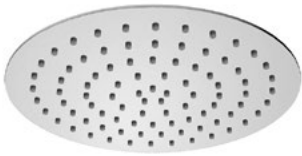

This wall-mounted basin tap features a practical handle that allows for precise, effortless control and ensures maximum comfort

mixed water outlet

cold water inlet

hot water inlet

The ground ceramic discs in the mixing cartridge ensure quiet and reliable operation

- 1205-05
- 1205-05B
- 1205-05GB

- 1205-01
- 1205-01B
- 1205-01GB

- BR401
- SL103
- BR519

HEAD SHOWER

MS573

MS573B

MS573GB

HAND SHOWER

SK879

SK879B

SK879GB

COLOR OPTIONS

CHROME

BLACK
MATT

GOLD
MATT

UP
&
DOWN