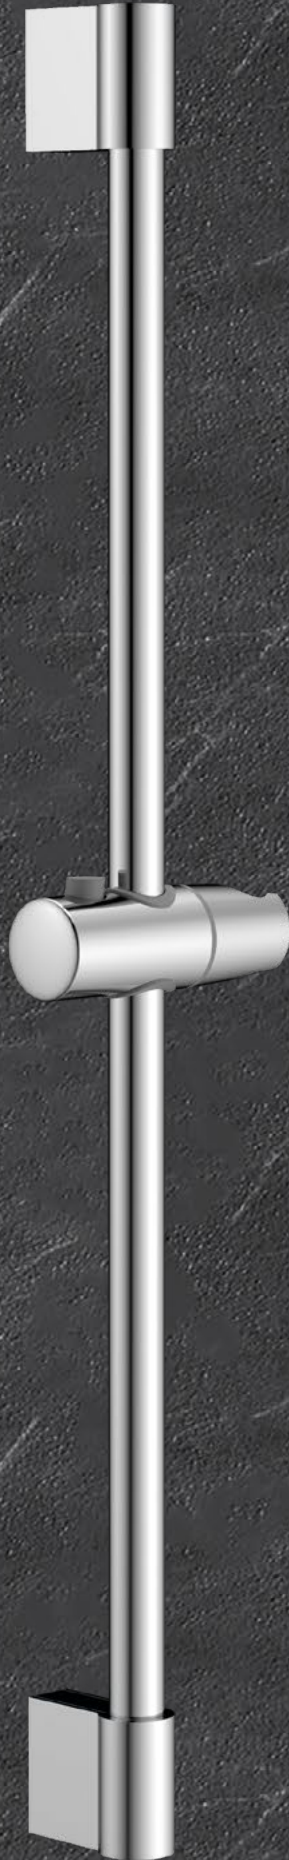

COLOR OPTIONS

CHROME

BLACK
MATT

GOLD
MATT

UP
&
DOWN

90° TILT
ADJUSTMENT