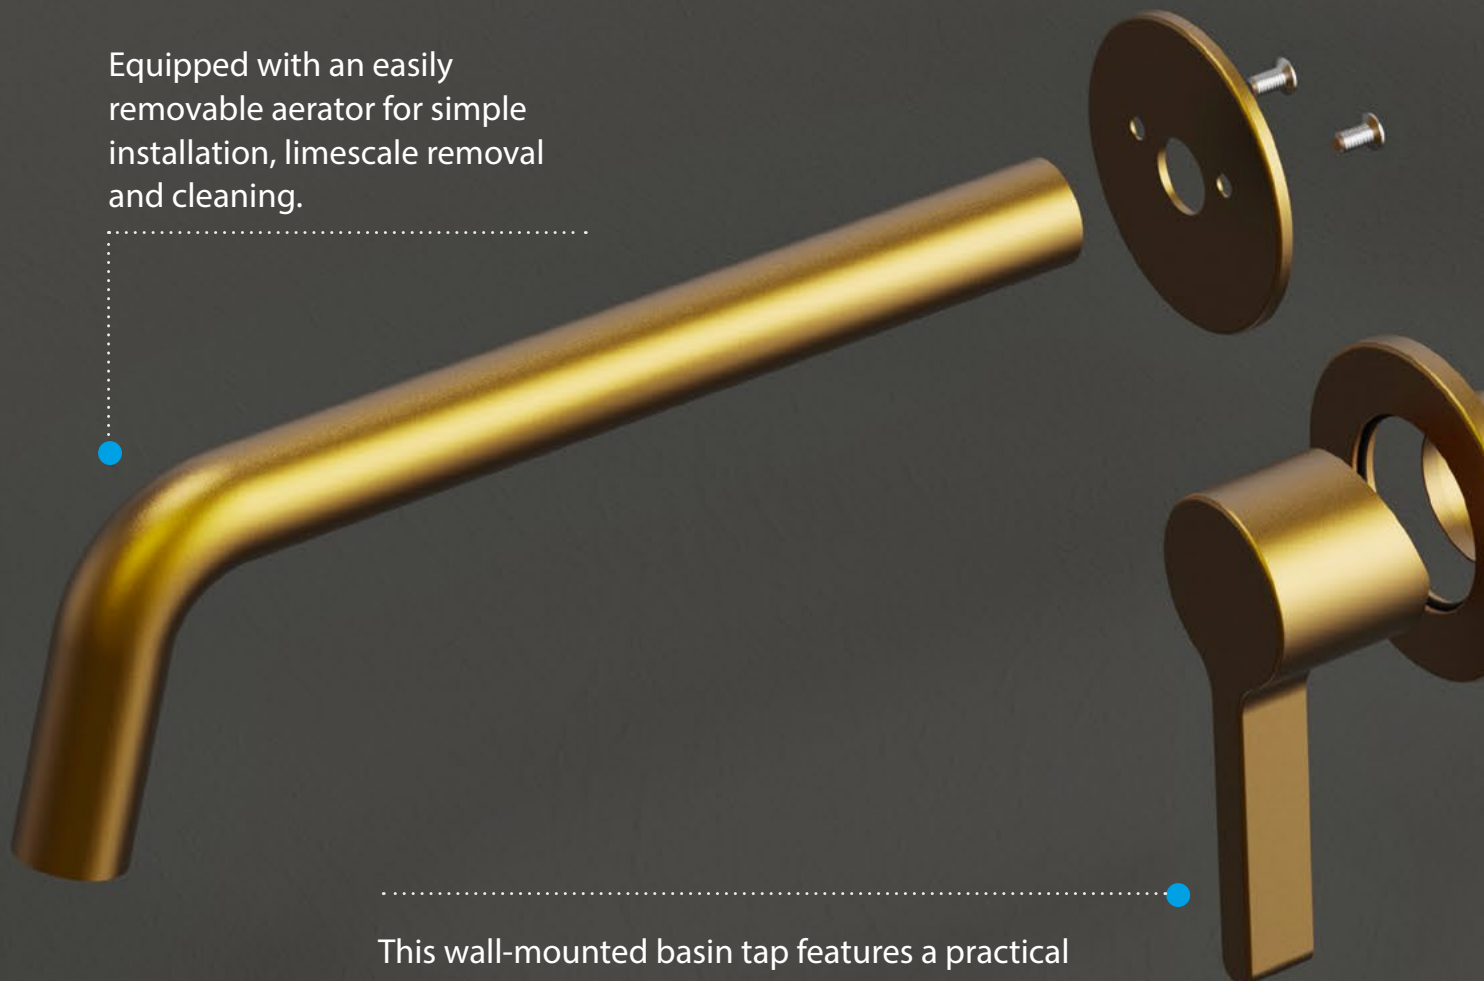

ICONIC HARMONY

These elegant taps, available in convenient sizes and trendy colours, blend perfectly with various interior elements.

The ICONIC in chrome fits perfectly into modern and classic interiors. It is the ideal choice for stylish bathrooms, where its elegant sheen and timeless design really stand out.

AF139B

AF139GB

TAP DETAILS

COLOR OPTIONS

CHROME

BLACK
MATT

GOLD
MATT

Equipped with an easily removable aerator for simple installation, limescale removal and cleaning.

This wall-mounted basin tap features a practical handle that allows for precise, effortless control and ensures maximum comfort

mixed water outlet

cold water inlet

hot water inlet

The ground ceramic discs in the mixing cartridge ensure quiet and reliable operation

CONCEALED LEVER-HANDLE TAP - 2 OUTLETS

AF042

AF042B

AF042GB

SMART SELECT CONCEALED THERMOSTATIC TAP - 2 OUTLETS

RP032

RP032B

RP032GB