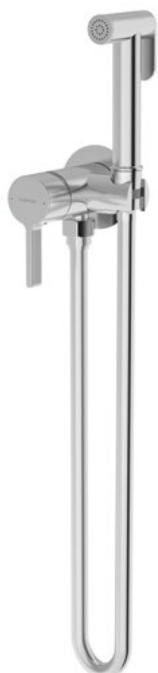

AF008B

AF008GB

BATH TAP

AF010

AF010B

AF010GB

SHOWER COLUMN

AF139

This wall-mounted basin tap features a practical handle that allows for precise, effortless control and ensures maximum comfort

mixed water outlet

cold water inlet

hot water inlet

The ground ceramic discs in the mixing cartridge ensure quiet and reliable operation

CONCEALED LEVER-HANDLE TAP - 2 OUTLETS

AF042

AF042B

AF042GB

SMART SELECT CONCEALED THERMOSTATIC TAP - 2 OUTLETS

RP032

RP032B

RP032GB

CONCEALED BIDET TAP

AF040

AF040B

AF040GB

SHOWER SETS

AF042-01

AF042B-01

AF042GB-01