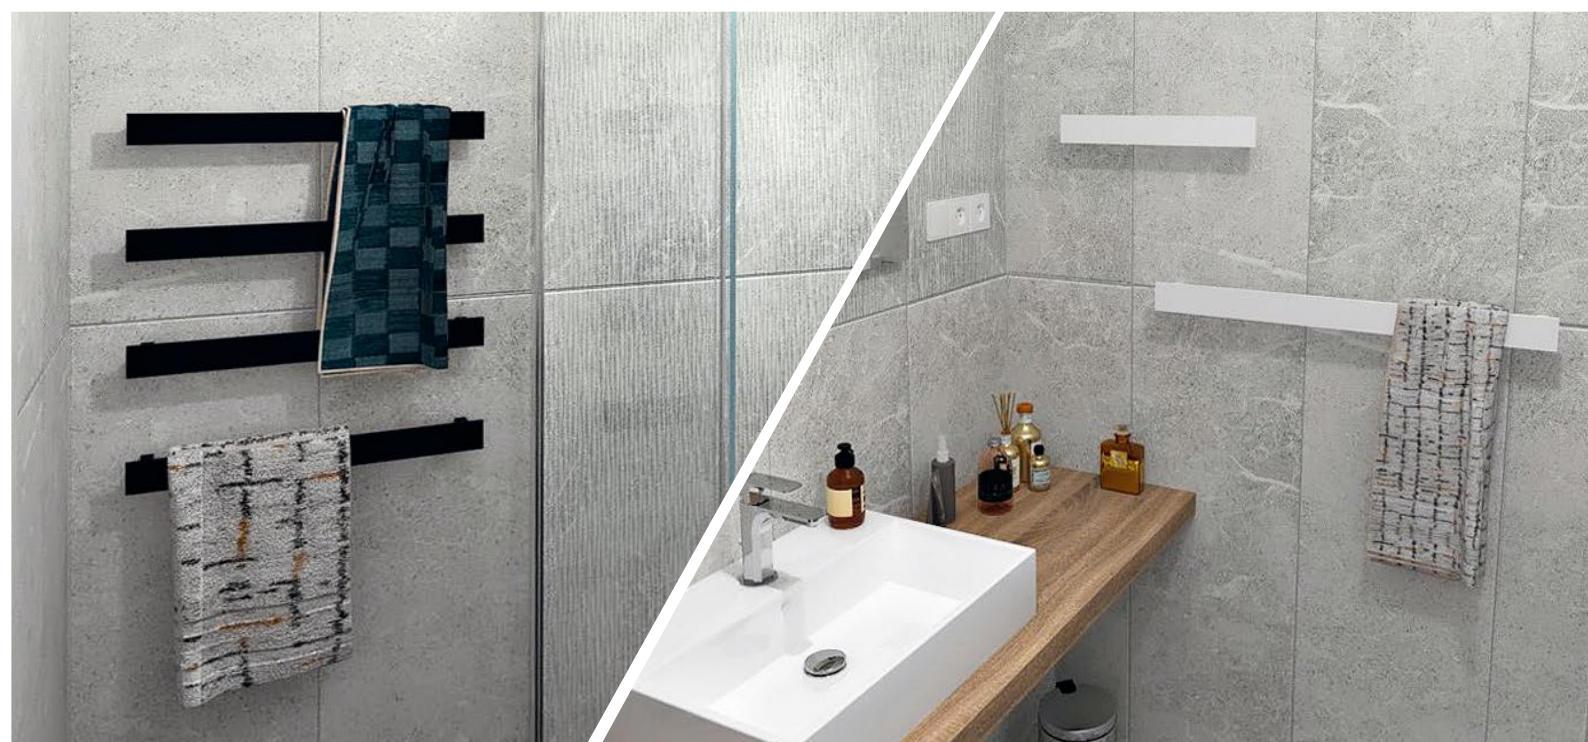

# PATRON

Assemble your own bathroom ladder using robust aluminium towel rails

White Matt

45 cm  
60 cm  
80 cm  
100 cm

Black Matt

# SLICE

You can easily hang towels from the side on the practical SLICE dryer

Material: varnished steel

Size: 52 x 79 cm

Installation: Left/ right

White Matt

Black Matt

# AVICE

Dryers for underneath sink surface,  
so you always have a towel close to hand.

Material: varnished steel  
Size: 45 or 60 cm

Black Matt

45 cm

60 cm

White Matt

45 cm