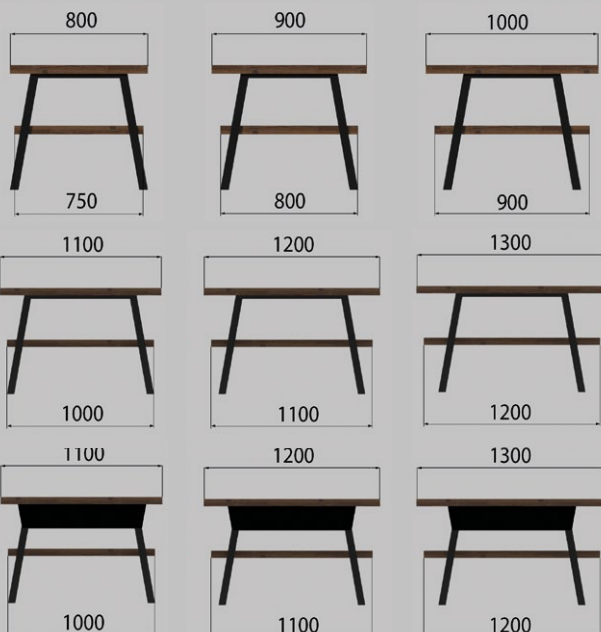

TWIGA

You can pick the surface of your choice from the Avic range to complement the black steel support. A black drawer with space cut out for the sink pipe can be installed for pedestal type B.

Colour design

Pedestal type A

Pedestal type B

Pedestal type B + drawer