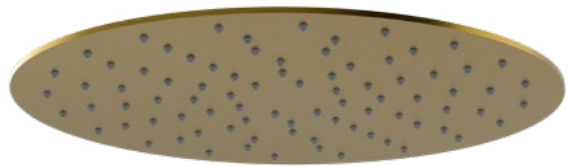

SLIM Head Shower, Ø 300 mm

- **MS573** Chrome
- **MS573B** Matt Black
- **SF41G** Matt Gold

Shower Holder

- **1205-15** Chrome
- **SD715** Matt Black
- **SD71G** Matt Gold