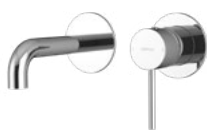

## Deck-Mounted Basin Tap, Height 301 mm Spout Length 200 mm

- UT007** Chrome
- UT007B** Matt Black
- UT007G** Matt Gold
- UT007BC** Matt Black/Chrome
- UT007BG** Matt Black/Matt Gold

## Deck-Mounted 2-Hole Basin Tap

- UT019** Chrome
- UT019B** Matt Black
- UT019G** Matt Gold
- UT019BC** Matt Black/Chrome
- UT019BG** Matt Black/Matt Gold

## Deck-Mounted 3-Hole Basin Tap

- UT017** Chrome
- UT017B** Matt Black
- UT017G** Matt Gold
- UT017BC** Matt Black/Chrome
- UT017BG** Matt Black/Matt Gold

## Concealed Basin Tap, Spout Length 150 mm

- UT118** Chrome
- UT118B** Matt Black
- UT118G** Matt Gold
- UT118BC** Matt Black/Chrome
- UT118BG** Matt Black/Matt Gold