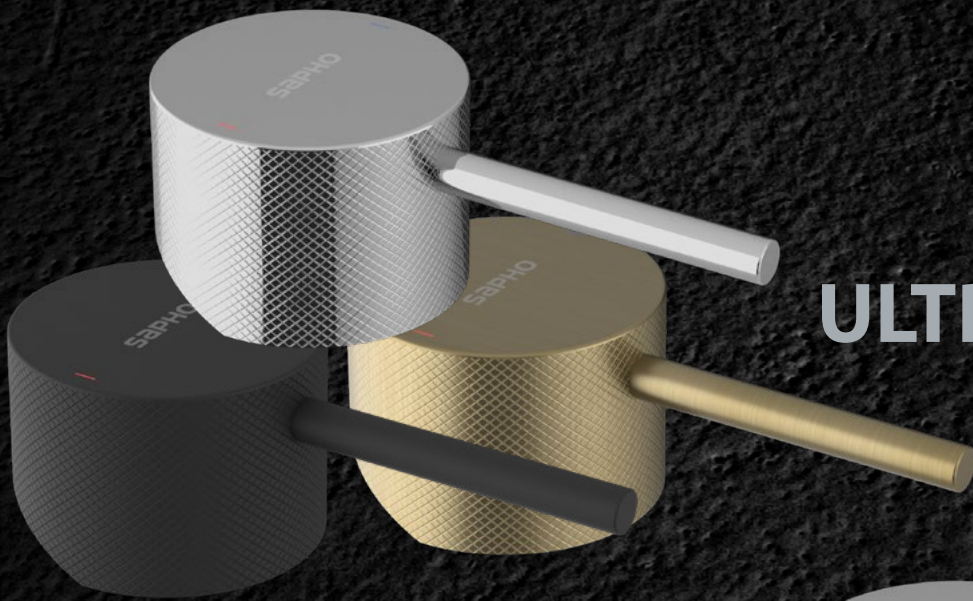

ULTRAMIX

ULTRASAN

ULTRATAP