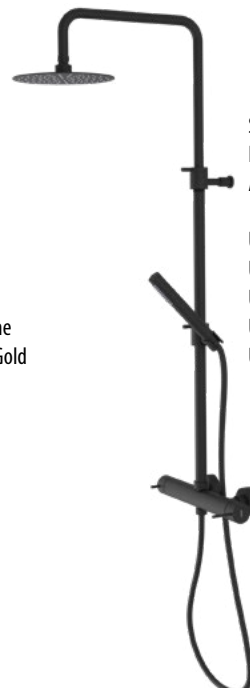

- UT093V** Chrome
- UT093VB** Matt Black
- UT093VG** Matt Gold
- UT093VBC** Matt Black/Chrome
- UT093VBG** Matt Black/Matt Gold

Floorstanding Basin Tap  
Including Concealed Box

- UT016V** Chrome
- UT016VB** Matt Black
- UT016VG** Matt Gold
- UT016VBC** Matt Black/Chrome
- UT016VBG** Matt Black/Matt Gold

Floorstanding Bath Tap  
Including Hand Shower,  
Hose and Concealed Box

- UT021V** Chrome
- UT021VB** Matt Black
- UT021VG** Matt Gold
- UT021VBC** Matt Black/Chrome
- UT021VBG** Matt Black/Matt Gold

Shower Column with Tap  
Head Shower Diameter 200 mm  
Adjustable Height 695-1175 mm