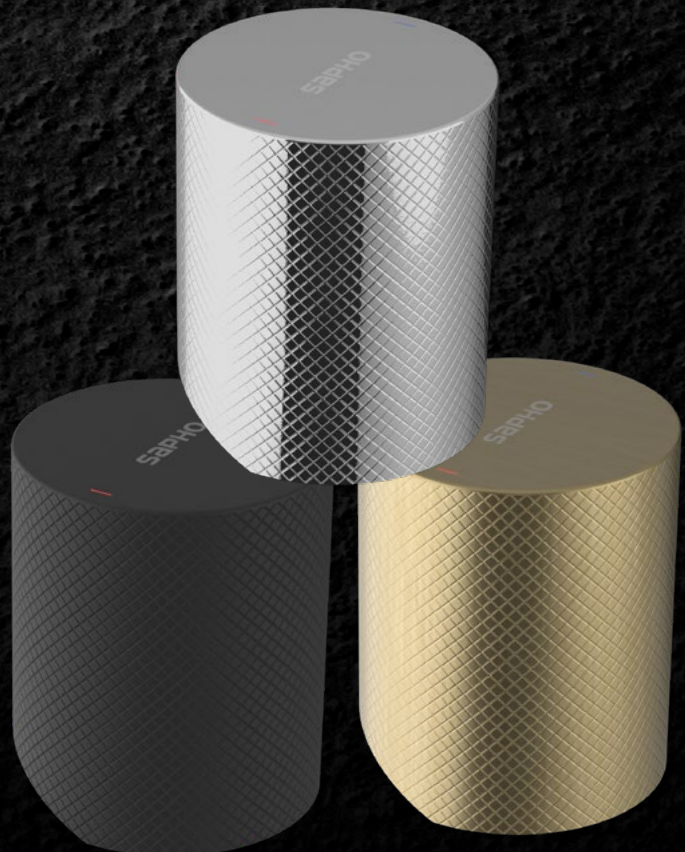

ULTRAMIX

ULTRASAN

ULTRATAP