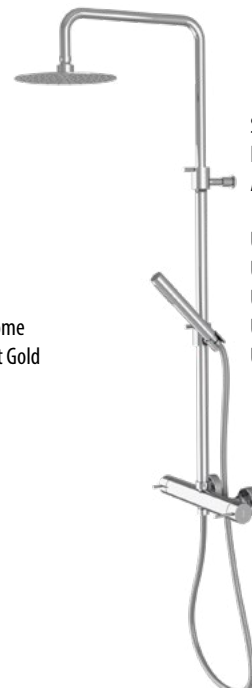

Concealed Bidet Tap with Stop Spray

- UT013** Chrome
- UT013B** Matt Black
- UT013G** Matt Gold
- UT013BC** Matt Black/Chrome
- UT013BG** Matt Black/Matt Gold

Concealed Shower/Bath Tap with Diverter  
for 2 Outlets

- UT045** Chrome
- UT045B** Matt Black
- UT045G** Matt Gold
- UT045BC** Matt Black/Chrome
- UT045BG** Matt Black/Matt Gold

Concealed Shower/Bath Tap with Diverter  
for 3 Outlets

- UT093** Chrome
- UT093B** Matt Black
- UT093G** Matt Gold
- UT093BC** Matt Black/Chrome
- UT093BG** Matt Black/Matt Gold

Floorstanding Basin Tap  
Including Concealed Box

- UT016** Chrome
- UT016B** Matt Black
- UT016G** Matt Gold
- UT016BC** Matt Black/Chrome
- UT016BG** Matt Black/Matt Gold

Floorstanding Bath Tap  
Including Hand Shower,  
Hose and Concealed Box

- UT021** Chrome
- UT021B** Matt Black
- UT021G** Matt Gold
- UT021BC** Matt Black/Chrome
- UT021BG** Matt Black/Matt Gold

Shower Column with Tap  
Head Shower Diameter 200 mm  
Adjustable Height 695-1175 mm