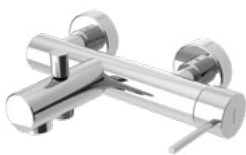

Wall-Mounted Bath Tap, Centers 150 mm

- **UT010** Chrome
- **UT010B** Matt Black
- **UT010G** Matt Gold
- **UT010BC** Matt Black/Chrome
- **UT010BG** Matt Black/Matt Gold