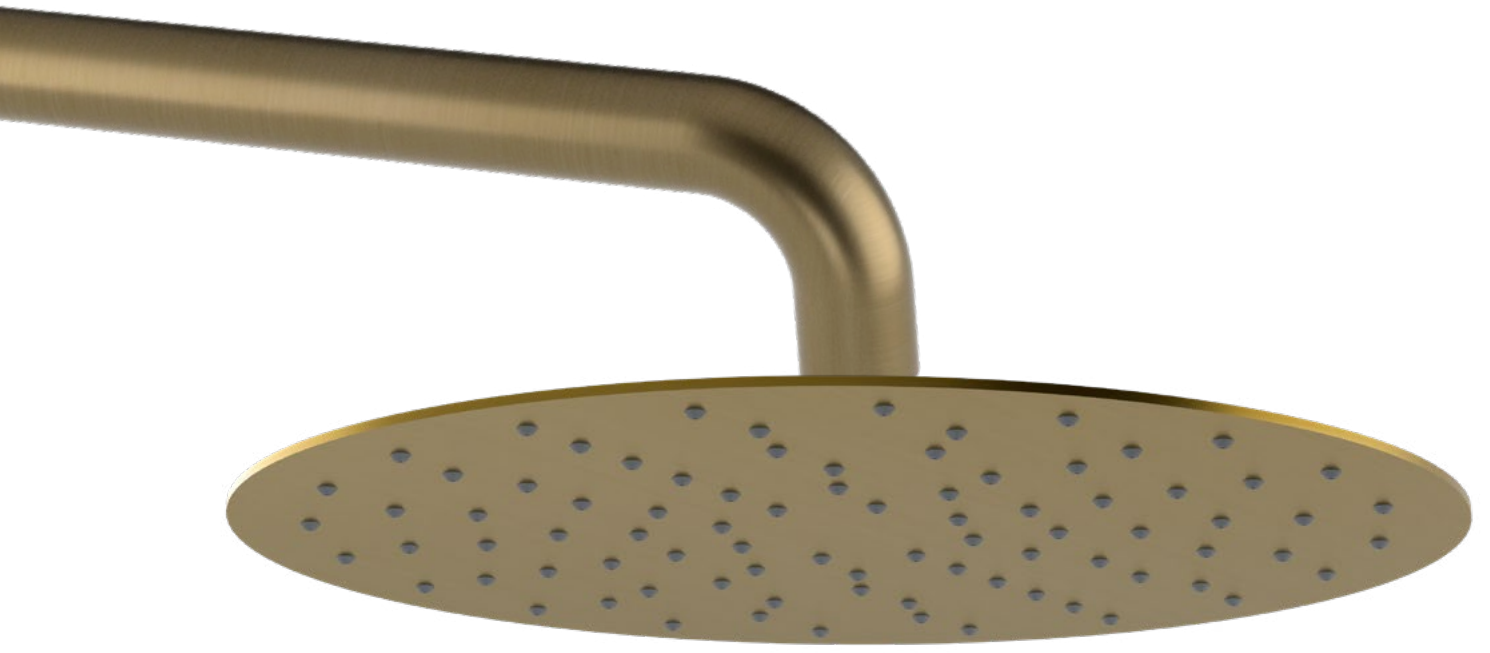

Shower Accessories

We offer shower accessories in a wide range of colors, and you can customize the individual components to suit your preferences.