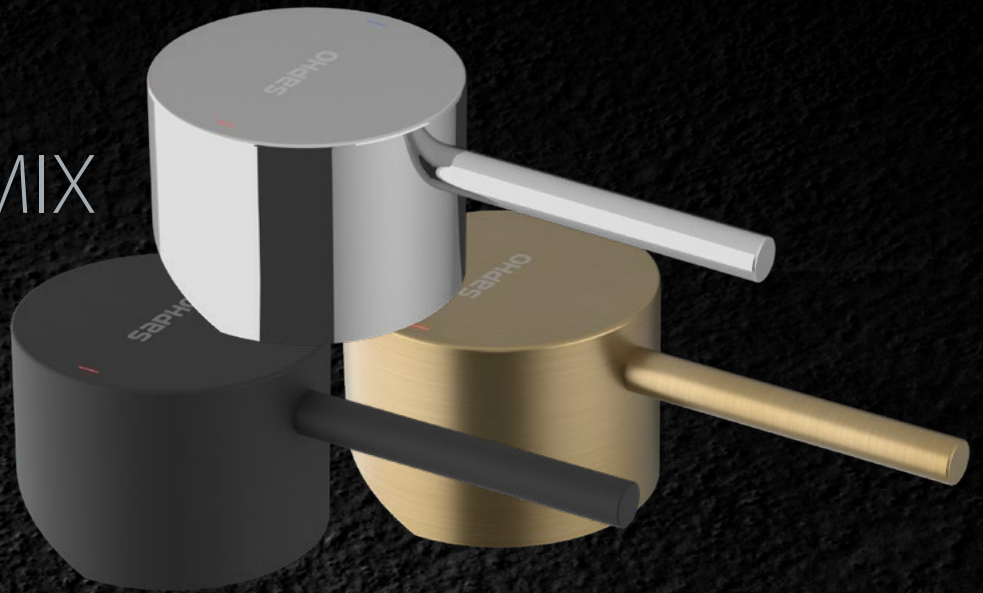

ULTRAMIX

ULTRASAN

ULTRATAP