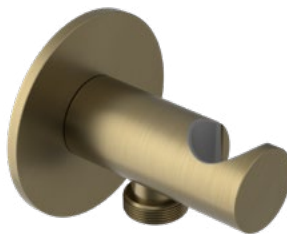

Floorstanding Bath Tap  
Including Hand Shower,  
Hose and Concealed Box

- UT021T** Chrome
- UT021TB** Matt Black
- UT021TG** Matt Gold
- UT021TBC** Matt Black/Chrome
- UT021TBG** Matt Black/Matt Gold

Shower Column with Tap  
Head Shower Diameter 200 mm  
Adjustable Height 695-1175 mm

Shower arm, 400 mm

- BR401** Chrome
- SL103** Matt Black
- BR51G** Matt Gold

SLIM Head Shower, Ø 300 mm

- MS573** Chrome
- MS573B** Matt Black
- SF41G** Matt Gold

Shower Holder

- 1205-15** Chrome
- SD715** Matt Black
- SD71G** Matt Gold