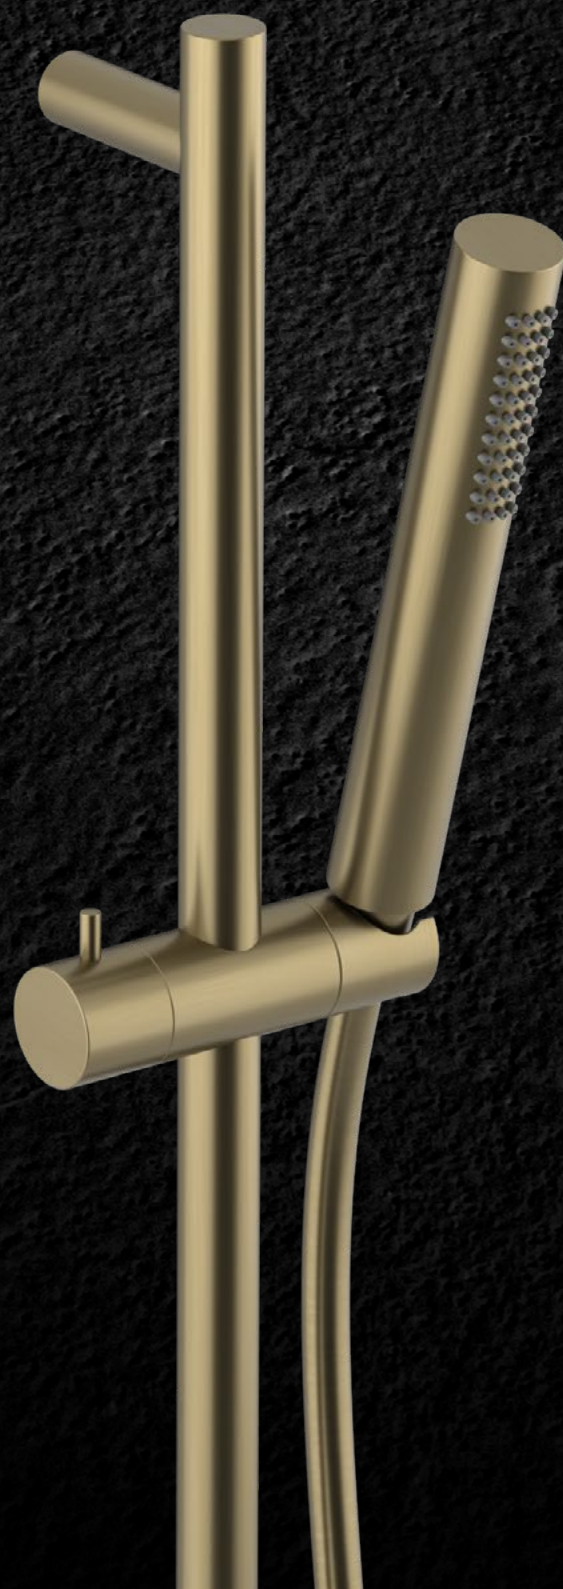

Shower accessories
for the ULTRA series