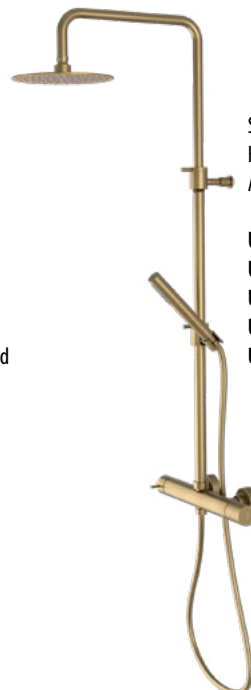

- UT045T** Chrome
- UT045TB** Matt Black
- UT045TG** Matt Gold
- UT045TBC** Matt Black/Chrome
- UT045TBG** Matt Black/Matt Gold

Concealed Shower/Bath Tap with Diverter for 3 Outlets  
Including Hand Shower and Hose

- UT093T** Chrome
- UT093TB** Matt Black
- UT093TG** Matt Gold
- UT093TBC** Matt Black/Chrome
- UT093TBG** Matt Black/Matt Gold

Floorstanding Basin Tap  
Including Concealed Box

- UT016T** Chrome
- UT016TB** Matt Black
- UT016TG** Matt Gold
- UT016TBC** Matt Black/Chrome
- UT016TBG** Matt Black/Matt Gold

Floorstanding Bath Tap  
Including Hand Shower,  
Hose and Concealed Box

- UT021T** Chrome
- UT021TB** Matt Black
- UT021TG** Matt Gold
- UT021TBC** Matt Black/Chrome
- UT021TBG** Matt Black/Matt Gold

Shower Column with Tap  
Head Shower Diameter 200 mm  
Adjustable Height 695-1175 mm