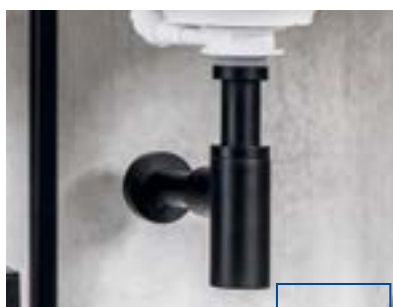

Umyvadlový sifon SI515

str. 522–523