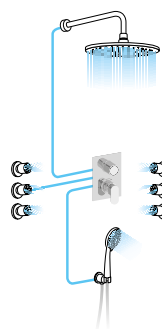

Možnosti instalace vodovodních baterií

Podomítkové baterie - 3 výstupy

Kompozice 31