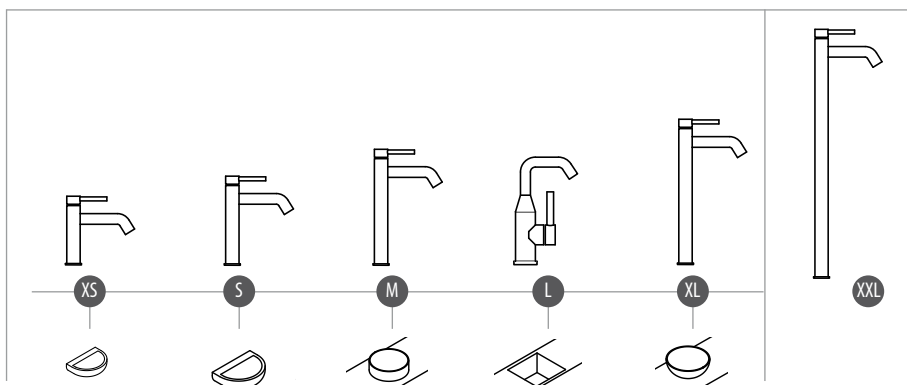

Série	Strana	XS	S	M	L	XL	XXL
		umyvátka	malé	střední	velké	vysoké	do podlahy
Veneta	26			•		•	
Jumper	28			•		•	
Dreamart	30			•			
Axamite	32			•		•	
Morada	34			•		•	
Spy	36			•		•	
Ginko	38	•	•	•		•	
Dimy	40			•		•	
Latus	42	•	•	•		•	•
Notos	46		•			•	
Mixona	48	•	•	•	•	•	
Espada	50		•	•		•	
Kai	52		•				
Pax	54		•			•	•
Dandy	56		•			•	
Minimal	58		•			•	
Rhapsody	60	•	•	•	•	•	•
Luka	64		•			•	
Kimura	66		•			•	
Trevia	68		•				
Corneli	70		•			•	•
Timea	72		•			•	
Vienna	74			•		•	
Kirké	76			•			
Kirké White	78			•			
Kirké Crystal	79			•			
Industry	80		•		•	•	
Axia	82	•			•		
Antea	84	•	•	•	•	•	
Soliter	88		•	•	•	•	
Um. vysoké	90					•	
Small	92	•