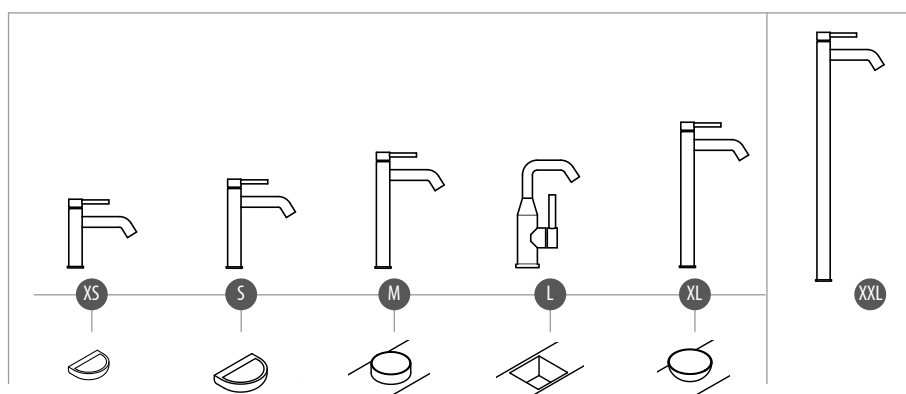

Seria	Strona	XS	S	M	L	XL	XXL
		mini	małe	średnie	duże	wysokie	wolnostojące
Bebé	26			•		•	
Dreamart	28			•			
Spy	30			•		•	
Ginko	32	•	•	•		•	
Latus	34-37	•	•	•		•	•
Forata	38			•		•	
Mixona	40	•	•	•		•	
Kai	42		•				
Pax	44		•			•	•
Minimal	46		•			•	
Rhapsody	48-51	•	•	•		•	•
Solaris	52			•		•	
Luka	54		•			•	
Kimura	56		•			•	
Corneli	58		•			•	•
Kirké	60			•			
Kirké White/Black	62			•			
Kirké Crystal	63			•			
Axia	64	•			•		
Antea	66-69	•	•	•	•	•	
Soliter	70		•	•	•	•	
Um. wysokie	72					•	
Small	74	•