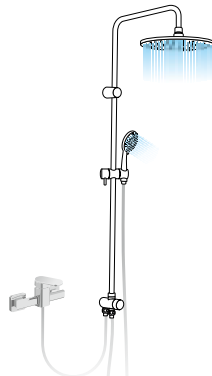

Composition 63