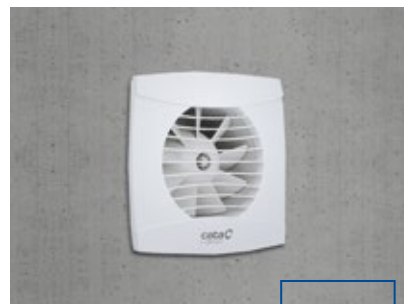

Extractor Fans U-COMFORT p. 513

Overview of Taps

Series	Page	Taps																				
		Basin								Bidet	Bath			Shower		Concealed			Columns	Sink		
		Deck Mounted	Deck Mounted Small	Deck Mounted Waterfall Spout	Deck Mounted Tall	Deck Mounted Tall Long Spout	3 Hole Taps	Concealed	Floor Standing	Deck Mounted	Wall Mounted	Concealed	Deck Mounted	Floor Standing	Wall Mounted	Concealed 1 Outlet	Concealed 2 Outlets	Concealed 3 Outlets	With Tap	No Tap	Wall Mounted	Deck Mounted
Bebé	26	●				●		●		●	●			●	●	●	●					
Dreamart	28	●						●			●				●	●	●					
Spy	30	●				●		●		●	●			●	●	●	●			●	●	
Ginko	32	●	●	●	●			●		●	●			●	●	●	●	●		●		
Latus	34	●	●		●	●		●	●	●	●	●	●	●	●	●	●	●	●	●	●	●
Forata	38	●				●		●	●	●	●	●		●	●	●	●	●				
Mixona	40	●	●			●		●			●	●			●	●	●					●
Kai	42	●								●	●				●	●	●			●	●	
Pax	44	●				●		●	●	●	●			●	●	●	●			●	●	
Minimal	46	●			●			●		●	●	●		●	●	●	●			●		●
Rhapsody	48	●			●	●		●	●	●	●	●		●	●	●	●	●	●	●	●	●
Solaris	52	●				●		●			●	●				●	●			●	●	
Luka	54	●			●						●				●	●	●			●	●	●
Kimura	56	●	●								●	●			●	●	●	●	●	●	●	
Corneli	58	●				●		●	●	●	●			●	●	●	●			●	●	●
Kirké	60	●								●	●				●	●	●			●	●	●
Kirké White/Black	62	●								●	●				●	●	●			●	●	●
Kirké Crystal	63	●								●	●				●	●	●			●	●	●
Axia	64	●					●	●		●	●		●		●	●	●			●	●	●
Antea	66	●	●		●		●			●	●		●	●	●	●	●			●	●	●
Soliter	70	●			●																	
Alto	72				●	●																
Small	74		●	●				●														
Vasca	76											●	●	●								
Free Standing	80												●	●								
Kitchen Sink	82																				●	●