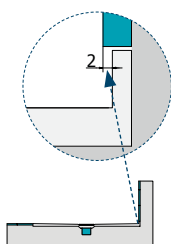

Tray rim detail

i Installation in Tiles