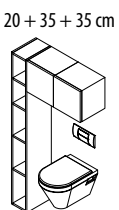

20 + 35 + 35 cm