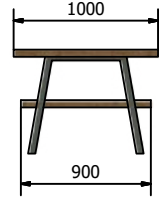

TWIGA

Frame Support, Painted Stainless Steel,
80x67cm, 2 pcs
VC442 Black Matt

AVICE Countertop
AV08X 80x50 cm
AV09X 90x50 cm
AV10X 100x50 cm

AVICE Shelf
AV77X 75x39 cm
AV88X 80x39 cm
AV99X 90x39 cm

X stands for the countertop colours on p. 237

Frame Support, Painted Stainless Steel,
100x67cm, 2 pcs
VC453 Black Matt

AVICE Countertop
AV11X 110x50 cm
AV12X 120x50 cm
AV13X 130x50 cm

AVICE Shelf
AV110X 100x39 cm
AV111X 110x39 cm
AV112X 120x39 cm

X stands for the countertop colours on p. 237

blum

TWIGA PLUS Basin Drawer for VC453,
88,5x17x43,5 cm
VC460-3535 Black Matt
VC460-XXXX

Countertop Colours

CU
FREE

ORBITER LED Mirror with Leather Strap,
Black Matt

ORL060 Ø 60x4 cm

ORL070 Ø 70x4 cm