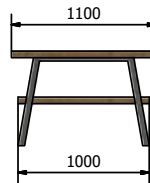

blum

TWIGA PLUS Basin Drawer for VC453,
88,5x17x43,5 cm
VC460-3535 Black Matt
VC460-XXXX