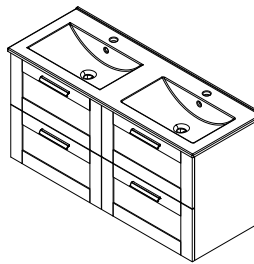

1601-120 SLIM
Ceramic Double Basin
121x46 cm
Double Vanity Base
4x Drawer
119x60x45 cm
AM120-2020 Oak Texas
AM120-1919 Oak Collingwood