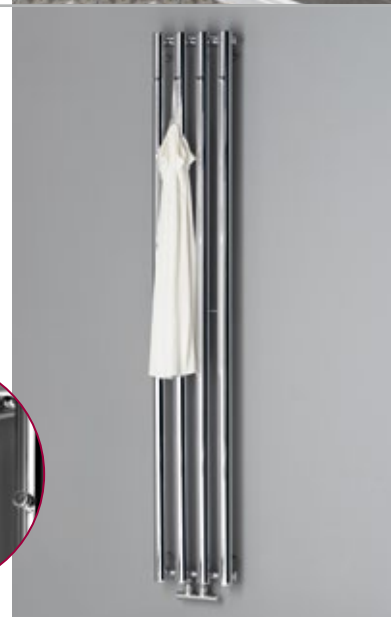

Recommended Valves

TWIN
COMPACT

Chrome

White Matt

Black Matt

ONDA

	Size	Centers	75/65/20 °C	Heating
	WxH (mm)	(mm)	Δt 50 K	Element
1801-05	Chrome 400x1700	300	425 W	NO

XP200 Hook for Towel Rails, Chrome