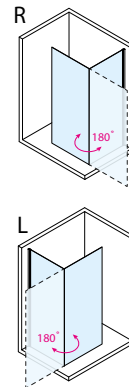

MODUL MS3 – 2-part L-shaped screen (Fixed Screen with additional swivel panel)

Fixed Screen			Additional swivel panel		
Code	Size	Clear Glass	Code	Size	Clear Glass
MS3A-70	700		MS3B-30	300	
MS3A-80	800		MS3B-40	400	
MS3A-90	900		MS3B-50	500	
MS3A-100	1000		MS3B-60	600	
MS3A-120	1200		MS3B-ATYP20	200–399	
MS3A-ATYP20	200–899		MS3B-ATYP40	400–600	
MS3A-ATYP90	900–1600				

Versatile left/right version

Production of bespoke screens up to a height of 2000 mm.

i The above prices do not include shower tray. We recommend Flexia shower trays on p. 497 or shower channels on p. 500–505. Sizes are given in mm.