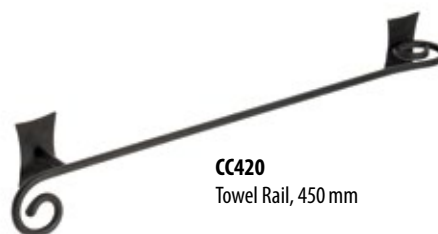

CC023
Double Robe Hook

CC017
Toilet Paper Holder

CC006
Towel Ring, 190 mm

CC021
Double Towel Rail Swivel, 300 mm

CC320
Towel Rail, 300 mm

CC420
Towel Rail, 450 mm

CC015
Glass Shelf with Brackets, Frosted Glass, 560 mm