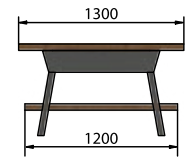

TWIGA

Frame Support, Painted Stainless Steel,
80x67cm, 2 pcs
VC442 Black Matt

AVICE Countertop
AV08X 80x50 cm
AV09X 90x50 cm
AV10X 100x50 cm

AVICE Shelf
AV77X 75x39 cm
AV88X 80x39 cm
AV99X 90x39 cm

X stands for the countertop colours on p. 237

Frame Support, Painted Stainless Steel,
100x67cm, 2 pcs
VC453 Black Matt

AVICE Countertop
AV11X 110x50 cm
AV12X 120x50 cm
AV13X 130x50 cm

AVICE Shelf
AV110X 100x39 cm
AV111X 110x39 cm
AV112X 120x39 cm

X stands for the countertop colours on p. 237

blum

TWIGA PLUS Basin Drawer for VC453,
88,5x17x43,5 cm
VC460-3535 Black Matt
VC460-XXXX

Countertop Colours

CU
FREE

ORBITER LED Mirror with Leather Strap,
Black Matt

ORL060 Ø 60x4 cm

ORL070 Ø 70x4 cm