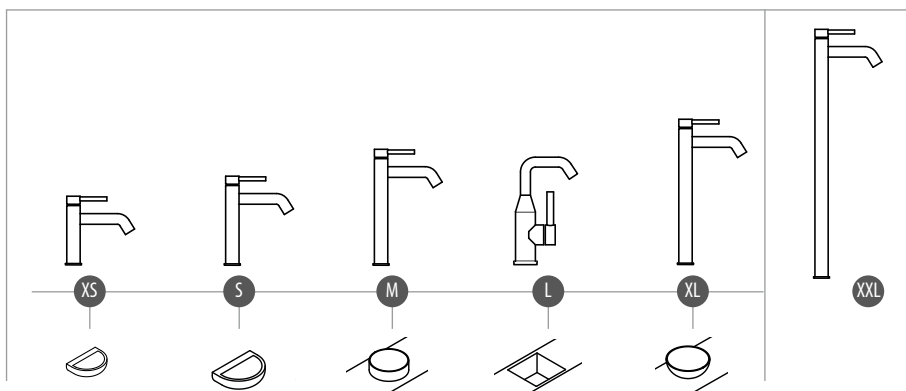

Series	Page	XS	S	M	L	XL	XXL
		Cloakroom	Small	Medium	Large	Tall	Floor-Standing
Bebé	26			•		•	
Dreamart	28			•			
Spy	30			•		•	
Ginko	32	•	•	•		•	
Latus	34-37	•	•	•		•	•
Forata	38			•		•	
Mixona	40	•	•	•		•	
Kai	42		•				
Pax	44		•			•	•
Minimal	46		•			•	
Rhapsody	48-51	•	•	•		•	•
Solaris	52			•		•	
Luka	54		•			•	
Kimura	56		•			•	
Corneli	58		•			•	•
Kirké	60			•			
Kirké White/Black	62			•			
Kirké Crystal	63			•			
Axia	64	•			•		
Antea	66-69	•	•	•	•	•	
Soliter	70		•	•	•	•	
Basin - Tall	72					•	
Basin - Small	74	•