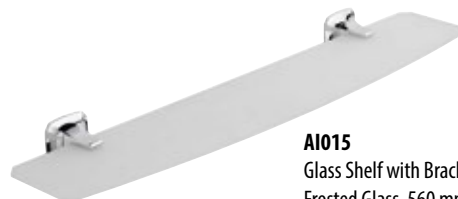

AI320
Towel Rail, 300 mm

AI520
Towel Rail, 520 mm

AI021
Double Towel Rail Swivel, 320 mm

1131
Towel Stand
height 836 mm

1132
Free Standing Toilet Paper and
Brush Holder, height 667 mm

AI015
Glass Shelf with Brackets
Frosted Glass, 560 mm