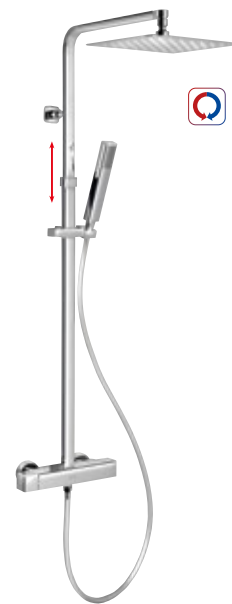

Deck Mounted Basin Tap Tall
including flexi pipes
Waste not included
Tap height 298 mm, Spout length 185 mm
PY07 Chrome
PY07/14 White Matt
PY07/15 Black Matt
PY07/17 Gold
PY07/19 Gold Matt

Concealed Basin Tap
PY08 Chrome
PY08/14 White Matt
PY08/15 Black Matt
PY08/17 Gold
PY08/19 Gold Matt

Deck Mounted Bidet Tap
including flexi pipes
Waste not included
PY03 Chrome
PY03/14 White Matt
PY03/15 Black Matt
PY03/17 Gold
PY03/19 Gold Matt

Wall Mounted Bath Tap
hole centres 150 mm
hand shower and hose not included
PY10 Chrome
PY10/14 White Matt
PY10/15 Black Matt
PY10/17 Gold
PY10/19 Gold Matt

Wall Mounted Shower Tap
hole centres 150 mm
hand shower and hose not included
PY11 Chrome
PY11/14 White Matt
PY11/15 Black Matt
PY11/17 Gold
PY11/19 Gold Matt

Concealed Shower Tap
hand shower and hose not included
PY41 Chrome
PY41/14 White Matt
PY41/15 Black Matt
PY41/17 Gold
PY41/19 Gold Matt

Concealed Shower Tap with a 2-way diverter
hand shower and hose not included
PY42 Chrome
PY42/14 White Matt
PY42/15 Black Matt
PY42/17 Gold
PY42/19 Gold Matt

Concealed Shower Tap
with a rotary 2-way diverter
hand shower and hose not included
PY43 Chrome

Freestanding Bath Tap with Standpipes
including hand shower, hose
and concealed box
PY21 Chrome
PY21/14 White Matt
PY21/15 Black Matt
PY21/17 Gold
PY21/19 Gold Matt

Shower Column with Thermostatic Tap
hole centres 150 mm
hand/head shower diverter integrated
in the control handle
SJ139 Chrome
SLIM Shower Head 250x250 mm
Adjustable Height 966–1326 mm

KJ639* Black Matt
Shower Head 290x190 mm
Adjustable Height 919–1319 mm
*Head and Hand Shower ABS

SZ139 Gold
SZ139GB Gold Matt
Shower Head 200x200 mm
Adjustable Height 884–1334 mm

Material: Brass
Concealed Taps are supplied with a concealed box. Spare cartridges and diverters at www.sapho.cz
A convenient shower diverter on the bath mixer, located on the shower hose outlet - with just a pull.
For the Spy taps we recommend the Zen bathroom accessories on p. 115.

Tap Accessories: Basin Wastes
Shower Accessories

p. 506
p. 103–111