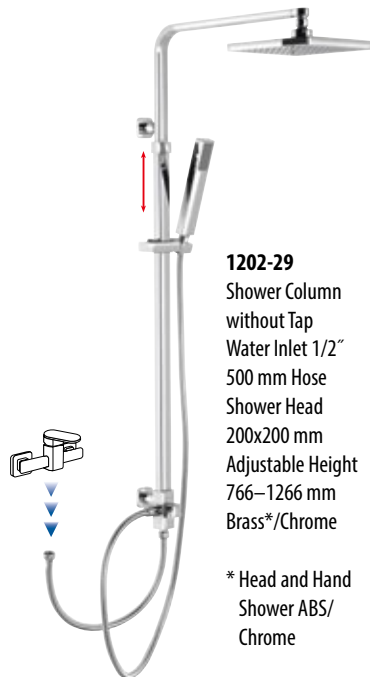

ANTEA Shower Column without Tap
Hand Shower/Shower Head Diverter
Shower Head Ø 200 mm
Adjustable Height 963–1288 mm

1202-29
Shower Column
without Tap
Water Inlet 1/2"
500 mm Hose
Shower Head
200x200 mm
Adjustable Height
766–1266 mm
Brass*/Chrome

* Head and Hand
Shower ABS/
Chrome