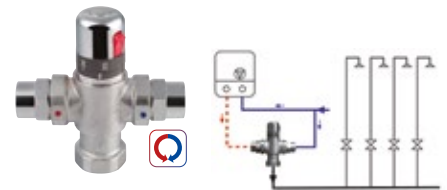

TMTCOM
Thermostatic Mixing Valve 1"
4 - 8 ways, 20-50 °C, F1"xF3/4"
Check Valve, Filter