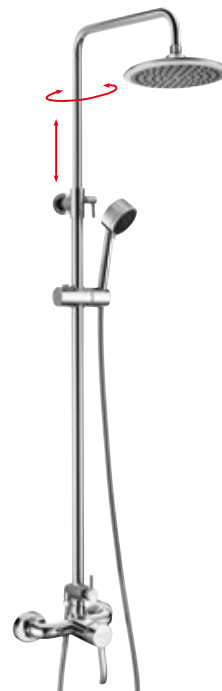

LK41
Concealed Shower Tap
hand shower and hose not included

LK43
Concealed Shower Tap
with a rotary 2-way diverter
hand shower and hose not included

Shower Column with Thermostatic Tap
hole centres 150 mm
KU322
Shower Head Ø 228 mm
Adjustable Height 877–1327 mm
Brass*

KU500
Bath Column
Shower Head Ø 200 mm
Adjustable Height 879–1329 mm
Brass*
*Head and Hand Shower ABS

LK139
Shower Column with Lever Tap
hole centres 150 mm
Hand Shower/Shower Head Diverter
Shower Head Ø 200 mm
Adjustable Height 990–1400 mm
Brass*