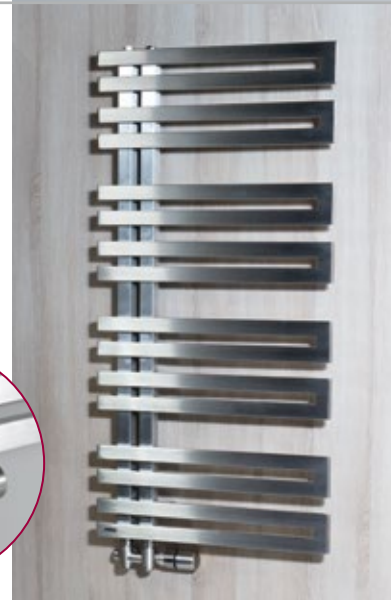

VOLGA

This radiator is reversible, with a choice of installation on the right or left side.

	Size WxH (mm)	Centers (mm)	75/65/20 °C Δt 50 K	Heating Element
Brushed Stainless Steel				
NR510	500x976	50	265 W	300 W
NR512	500x1238	50	311 W	300 W
NR515	500x1500	50	399 W	400 W

Recommended Valves
CUBE, CUBE TWIN, CUBE COMBI
TWIN, TWIN COMBI
COMPACT

Brushed Stainless Steel