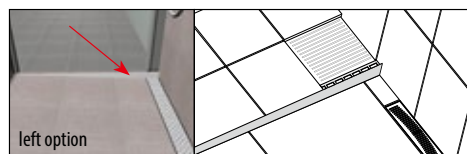

Tile thickness*	Length
SPD1510-L	Left	10 mm	1500 mm
SPD1510-P	Right	10 mm	1500 mm
SPD1512-L	Left	12 mm	1500 mm
SPD1512-P	Right	12 mm	1500 mm

Sizes are given in mm.

*Tile thickness including adhesive.