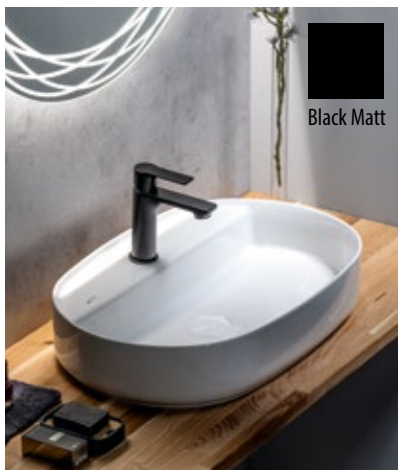

GARDA without Overflow
AR452 50x40 cm

COUNTERTOP BASINS

TUJE without Overflow
TU0217 46x42 cm

BALENA without Overflow, 48x37 cm
BH7013 White
BH7013B Black Matt
AR900 Waste, Ceramic Plug

MANAKI without Overflow
TU0076 42x28 cm