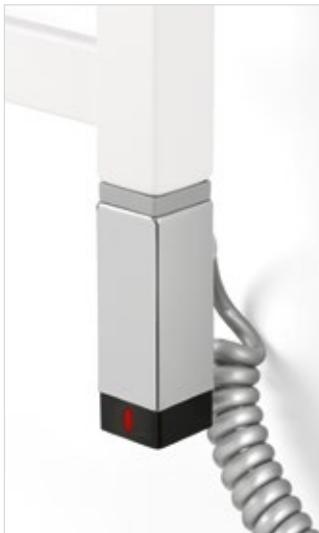

ONE
Electric Heating Element
2 Temperature Settings: 45°C, 60°C
Antifrost Function
Automatic Switch-Off after 2 h
Profile 30x30 mm
(Radiator Truva, Vista, Volga,
Metro and other)
Wire 1,5 m
IPx5

Chrome

ONE-C-200	200 W
ONE-C-300	300 W
ONE-C-400	400 W
ONE-C-600	600 W