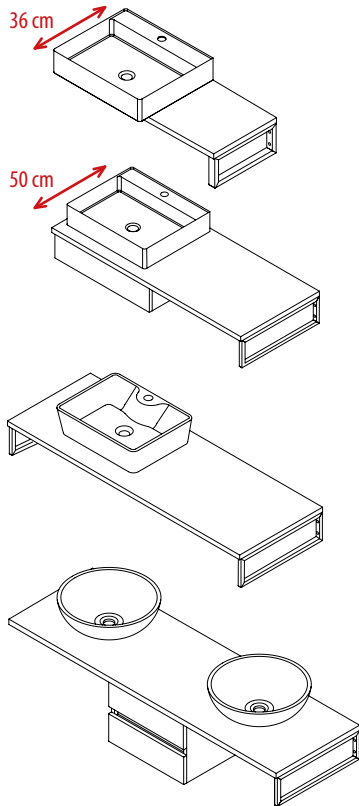

Examples of Sets:

Basin Countertops WOODY, Solid Wood, Oak Natural thickness 2,8 cm

Width	Depth 50 cm	Depth 36 cm
60 cm	WD060-70	WD066-70
70 cm	WD070-70	WD076-70
80 cm	WD080-70	WD086-70
90 cm	WD090-70	WD096-70
100 cm	WD100-70	WD106-70
110 cm	WD110-70	WD116-70
120 cm	WD120-70	WD126-70
130 cm	WD130-70	WD136-70
140 cm	WD140-70	WD146-70
150 cm	WD150-70	WD156-70
160 cm	WD160-70	WD166-70
170 cm	WD170-70	WD176-70
180 cm	WD180-70	WD186-70
190 cm	WD190-70	WD196-70
200 cm	WD200-70	WD266-70
210 cm	WD210-70	WD216-70
220 cm	WD220-70	WD226-70
230 cm	WD230-70	WD236-70
240 cm	WD240-70	WD246-70
250 cm	WD250-70	WD256-70

Support Brackets
490x150 mm, 1 pc
30384 Brushed
Stainless Steel

30390 Chrome

30360 Black Matt

30361 White Matt

30367 Gold Matt

350x150 mm, 1 pc
30365 Black Matt

30378 White Matt

30366 Gold Matt

Item Number
for depth 50 cm:
WD090-XX
Series Length Depth Color

Item Number
for depth 36 cm:
WD096-XX
Series Length Depth Color

Support Brackets
with adjustable leg
490x690 mm, 1 pc
30362 Black Matt

1x Basin Drawer, White Glossy
60x15x48 cm
AV605-3030
AV605-XXXX
2x Basin Drawer
(Drawer supports
the countertop)
White Glossy
60x50x48 cm
AV065-3030
AV065-XXXX

2x Drawer
(Drawer supports
the countertop)
White Glossy
45x30x48 cm
AV061-3030
AV061-XXXX

Cabinet on legs
3x Drawer
30x70x48 cm
White Glossy

AV062-3030
AV062-XXXX

Rolling Cabinet
2x Drawer
45x57x48,5 cm
White Glossy

AV063-3030
AV063-XXXX

Support Brackets
305x160 mm, 1 pc
Galvanized Steel
30386

Towel Holder
450x95 mm
VC482 White Matt
VC467 Black Matt
600x95 mm

VC491 White Matt
VC475 Black Matt

ESPACE Tall Storage Unit
2x Door
Right/Left
50x172x32 cm
ESC450-3030
White Glossy
ESC450-XXXX

ESPACE Tall Storage Unit
2x Door
Right/Left
35x172x32 cm
ESC230-3030 White Glossy
ESC230-XXXX

Fabric Laundry Basket
Velcro fastening

UPE600 Grey
UPE600B Black

Customized countertops available.
Width max. 350 cm, Depth max. 60 cm.

blum
Blum runners with
lifetime warranty

i The Tag -XXXX in the product code indicates the possibility of producing a different colour design. Drawers, Doors and Cabinet Bodies can be produced in colour groups A, B and C, see Swatch on p. 236. Delivery time is 6 weeks. The furniture is delivered assembled, ready to be installed. Cabinets marked Right/Left can have their hinges repositioned. Tap and waste hole can be drilled at the installation site. Check our offer of Mirrors and Mirror Cabinets on p. 240–257. The ESPACE multi-purpose storage units can be found on p. 209.