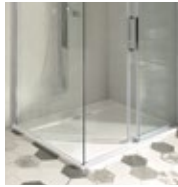

SIGMA SIMPLY
Sliding Door
p. 482–487

Shower Trays

CAST MARBLE POLYSAN
p. 488–491

CAST MARBLE GELCO
p. 492–495

CAST MARBLE FLEXIA
p. 496–497

CERAMIC GSI / KERASAN
p. 498–499

Showers Channels

ESSEFLOW / SLIM RIVER / SLIM SPRING
p. 500–501