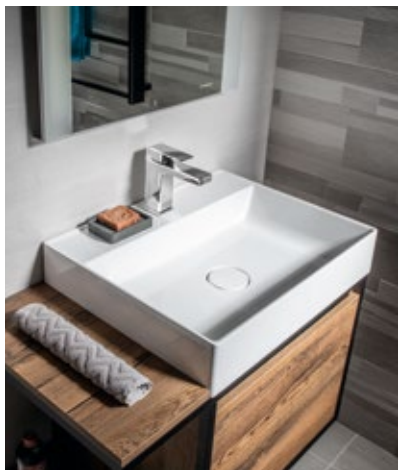

AMUR without Overflow, incl. Waste Cover
Cast Marble
55030 60x45 cm

TWIG without Overflow, incl. Waste Cover
Cast Marble
TW060 60x47 cm

ORINOKO Cast Marble
OR042 42x36 cm

FLAVIA Cast Marble
68061 60x50 cm