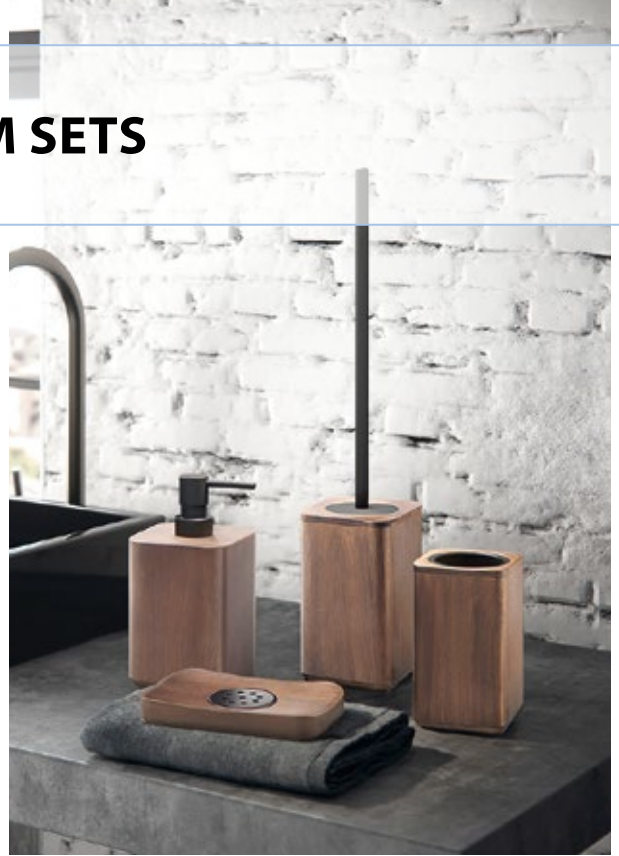

DAFNE Material: Bamboo, Dark Brown

- 3911 Soap Dish
- 3980 Soap Dispenser, 150 ml
- 3998 Tumbler
- 3933 Toilet Brush