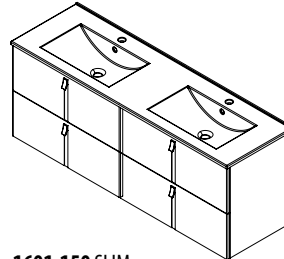

1601-150 SLIM
Ceramic Double Basin
151x46 cm

2x Vanity Base, 4x Drawer
74,5x55x45 cm

2x **MT071** White Glossy
2x **MT072** Anthracite
2x **MT073** Bordeaux