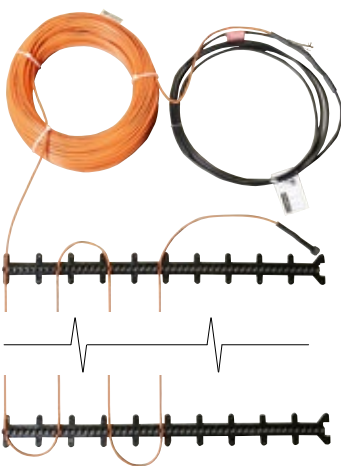

WARM TILES Heating Cable

Specifications:

- Supply voltage: 230 V/50 Hz
- Specific output: 10 W/m
- Cable Type: two-core cable with protective braid for wet areas
- Cable diameter: 3–5 mm
- Length of cold lead cable: 3 m
- Loop centers: 6–8 cm

	Heated area	Output	Cable length
WTC12	0,9–1,5 m²	200 W	18,9 m
WTC20	2,0–2,5 m²	320 W	31,6 m
WTC29	2,8–3,5 m²	450 W	45,9 m
WTC40	3,8–4,6 m²	600 W	63,9 m
WTC48	4,7–5,8 m²	750 W	75,8 m
WTC83	8,1–10 m²	1300 W	131,3 m

The length of the heating cable cannot be adjusted.