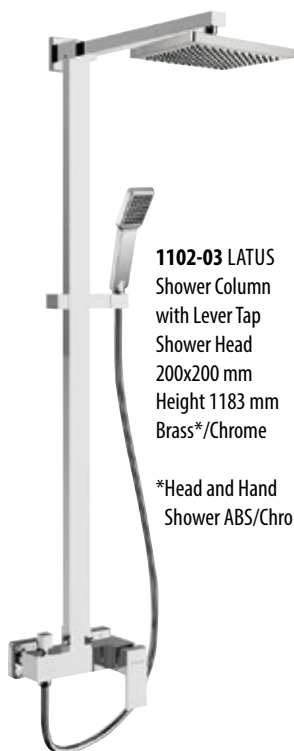

* Hand Shower ABS/
Chrome

ANTEA Shower Column
with Thermostatic Tap
Shower Head Ø 200 mm
Adjustable Height
1100–1400 mm
SET041 Chrome

SET046 Bronze

SET045 Gold

SET047 Rose Gold

SET048 Nickel

1102-03 LATUS
Shower Column
with Lever Tap
Shower Head
200x200 mm
Height 1183 mm
Brass*/Chrome