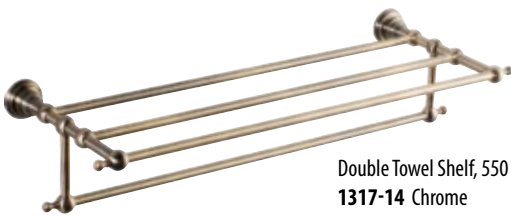

Double Towel Shelf, 550 mm
1317-14 Chrome
1318-14 Bronze