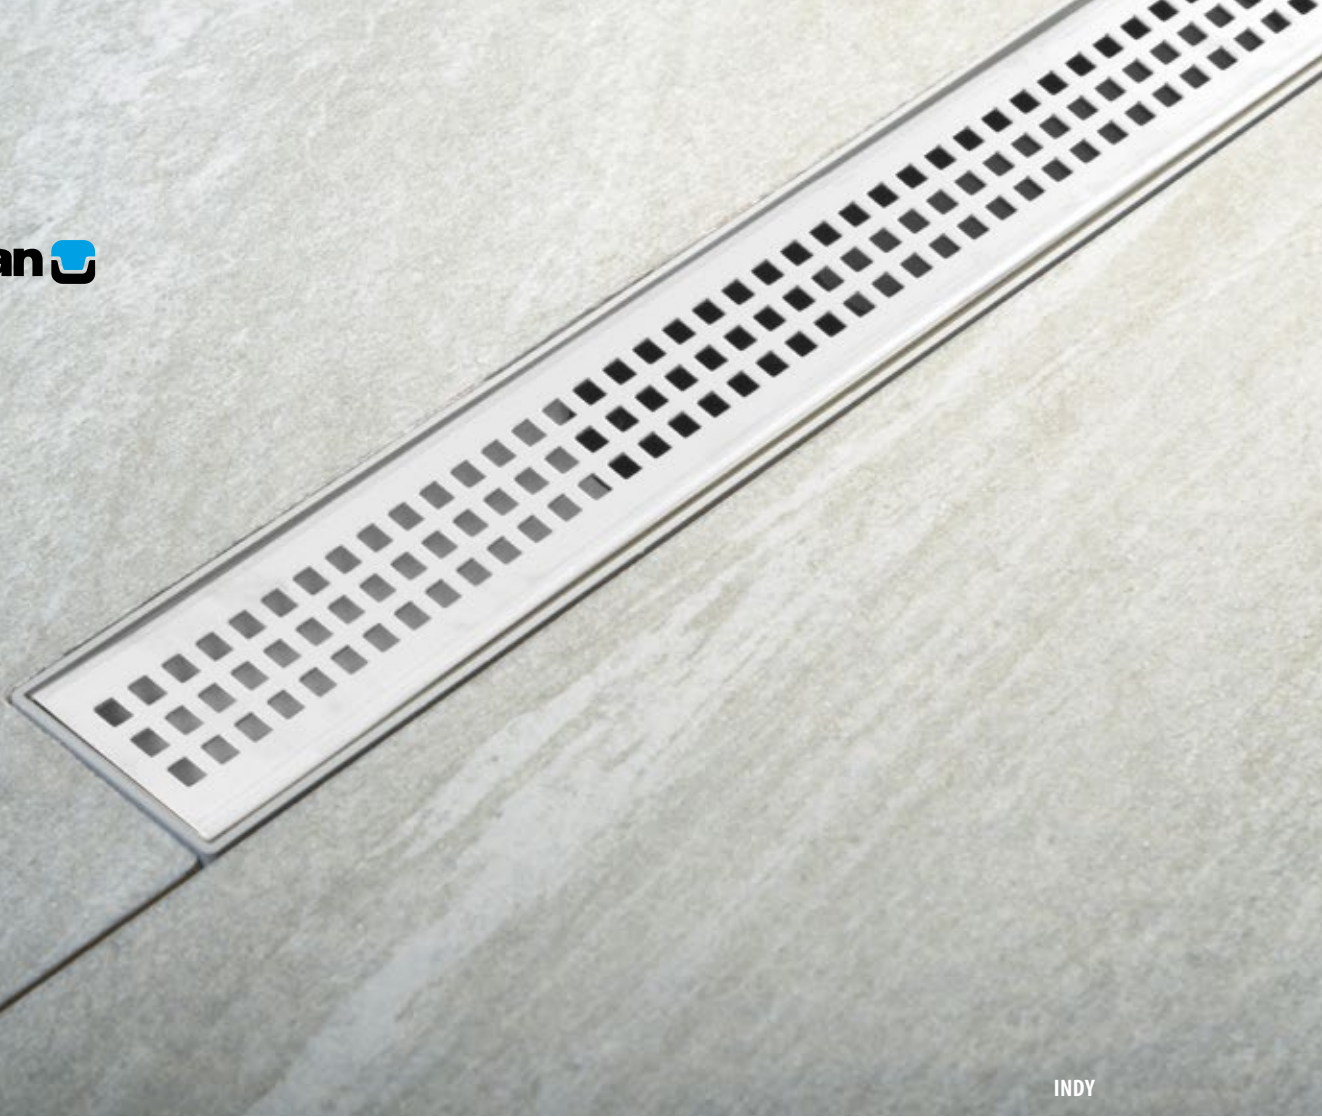

KLAVER
Plastic Channel with Stainless Steel
Grate, Height 65 mm

	Total Length	Grate Length
73721	710	644
73731	810	744
73741	910	844

KLAVER BLACK
Plastic Channel with Stainless Steel
Grate, Height 65 mm

	Total Length	Grate Length
73721B	710	644
73731B	810	744
73741B	910	844

KLAVER GOLD
Plastic Channel with Stainless Steel
Grate, Height 65 mm

	Total Length	Grate Length
73721GB	710	644
73731GB	810	744
73741GB	910	844

INDY
Plastic Channel with Stainless Steel
Grate, Height 65 mm

	Total Length	Grate Length
73641	710	644
73651	810	744
73661	910	844

FLISE
Plastic Channel with Stainless Steel
Grate for tiled floor, Height 65 mm

	Total Length	Grate Length
73671	710	644
73681	810	744
73691	910	844

Specifications

channel material: polypropylen
grate material: polished stainless steel
waste diameter DN50
removable trap
full access to the waste pipeline
flow rate 60 l/min
waterproofing flange
adjustable feet 8 pcs
internal slope of the channel
waterproofing butyl tape included
min. installation height 65 mm
grate width 58 mm