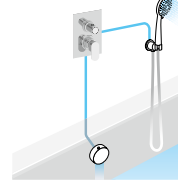

Composition 74