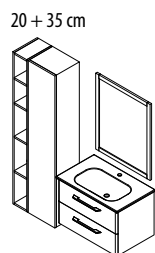

ESPACE

ESC450-3030
ESC450-XXXX

ESC230-3030
ESC230-XXXX

ESC330-3030
ESC330-XXXX

ESC120-3030
ESC120-XXXX

ESC100-3030
ESC100-XXXX

ESC160-3030
ESC160-XXXX

ESC850-3030
ESC850-XXXX

ESC530-3030
ESC530-XXXX

ESC630-3030
ESC630-XXXX

Low Cabinet
Wall Mounted
1x Door, Right/Left
35x35x32 cm
White Glossy

ESC730-3030
ESC730-XXXX

ESC110-3030
ESC110-XXXX

ESC430-3030
ESC430-XXXX

Low Cabinet
Wall Mounted
1x Door, Right/Left
35x35x22 cm
White Glossy

ESC830-3030
ESC830-XXXX

ESC170-3030
ESC170-XXXX

ESC130-3030
ESC130-XXXX

ESC140-3030
ESC140-XXXX

Low Storage Unit
with Shelves
Wall Mounted
35x35x22 cm
White Glossy

ESC150-3030
ESC150-XXXX

UPE600 Grey
UPE600B Black

Examples of Sets

35 cm

20 + 35 cm

20 + 35 + 35 cm

35 + 20 cm

50 + 20 + 50 cm

i The Tag -XXXX in the product code indicates the possibility of producing a different colour design. Drawers, Doors and Cabinet Bodies can be produced in colour groups A, B and C, see Swatch on p. 236. Delivery time is 6 weeks. Handles available on p. 239. The furniture is delivered assembled, ready to be installed. Cabinets marked Right/Left can have their hinges repositioned. Doors are opened by a click clack system.

Dimensions: W x (H) x D