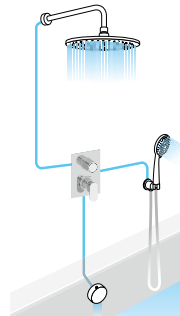

Composition 77