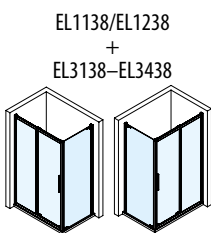

Rectangular Shower Enclosure (Door + Side Panel)

Sliding Door

Code	Size	Installation Size*	Entry
EL1138	1100	1110±20	430
EL1238	1200	1210±20	480

Brick Glass

Hinged Door

Code	Size	Installation Size*	Entry
EL1638	760-900	775-915	500
EL1738	880-1020	895-1035	560

Brick Glass

Versatile left/right version

*Installation Size includes the side panel.

Side Panel

Code	Size	Installation Size
EL3138	700	690±10
EL3238	800	790±10
EL3338	900	890±10
EL3438	1000	990±10

Brick Glass