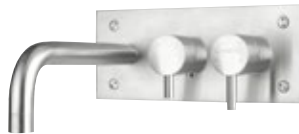

MI202
Deck Mounted Basin Tap
including flexi pipes
Waste not included
Tap height 338 mm

MI004
Concealed Basin Tap

MI003
Deck Mounted Bidet Tap
including flexi pipes
Waste not included

MI010
Wall Mounted Bath Tap
hole centres 150 mm
hand shower and hose not included