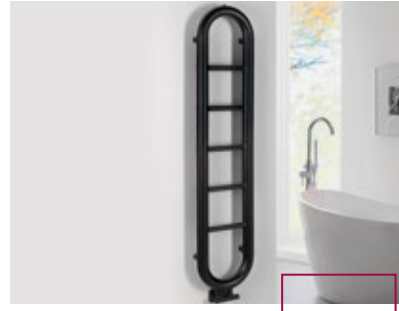

Radiators HORIZON

p. 362–363