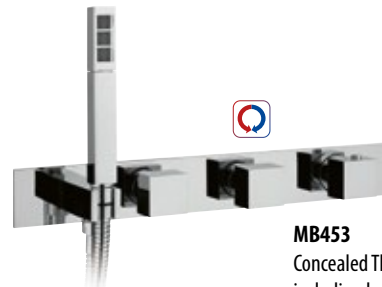

MB453
Concealed Thermostatic Shower Tap
including hand shower holder and a rotary
2-way diverter
hand shower and hose not included