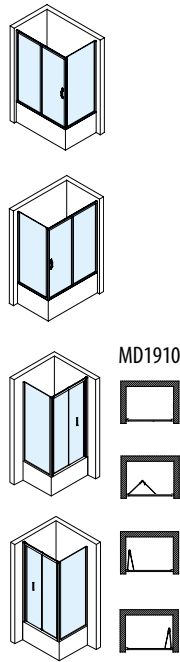

DEEP SHOWER TRAYS & ENCLOSURES

Rectangular Shower Enclosure (Door + Side Panel)

The Shower Enclosure is created by combining a shower door and a side panel.

Folding Door

Code	Size	Installation Size*	Entry	Clear Glass
MD1910	1000x1650	1006±20	625	

Sliding Door

Code	Size	Installation Size*	Entry	Clear Glass
MD1116	1100x1650	1110±20	450	
MD1216	1200x1650	1210±20	490	
MD1316	1300x1650	1310±20	530	
MD1416	1400x1650	1410±20	580	
MD1516	1500x1650	1510±20	630	
MD1616	1600x1650	1610±20	680	

Side Panel

MD3116	750x1650	740±10		
MD3316	900x1650	890±10		

Versatile left/right version

*Installation Size includes the side panel.

MD625

The extension profile allows the installation width of the screens to be increased by 25 mm.