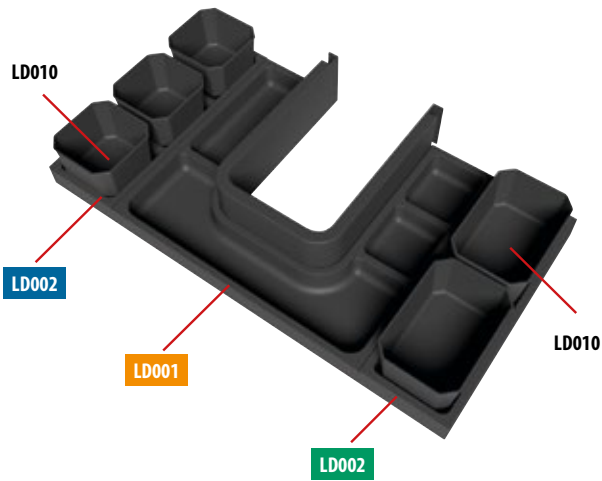

Organisers **LINDO**