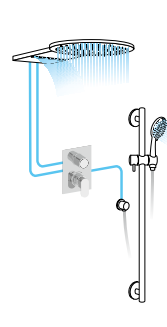

Composition 35