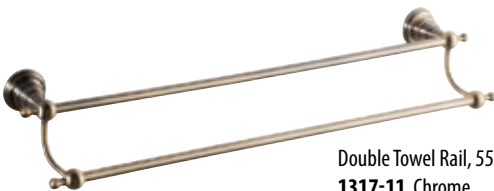

Double Towel Rail, 550 mm
1317-11 Chrome
1318-11 Bronze