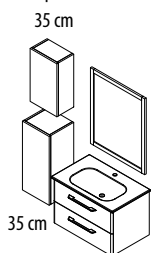

Examples of Sets

35 cm