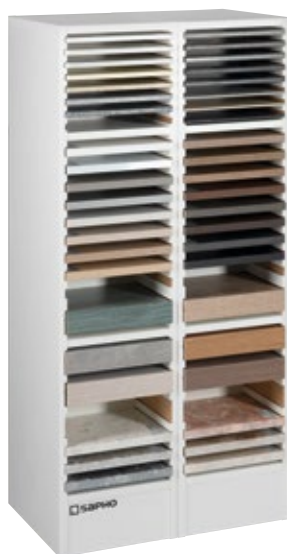

V-FOLDER
Storage Unit for Furniture Decor Samples
56x120x35 cm