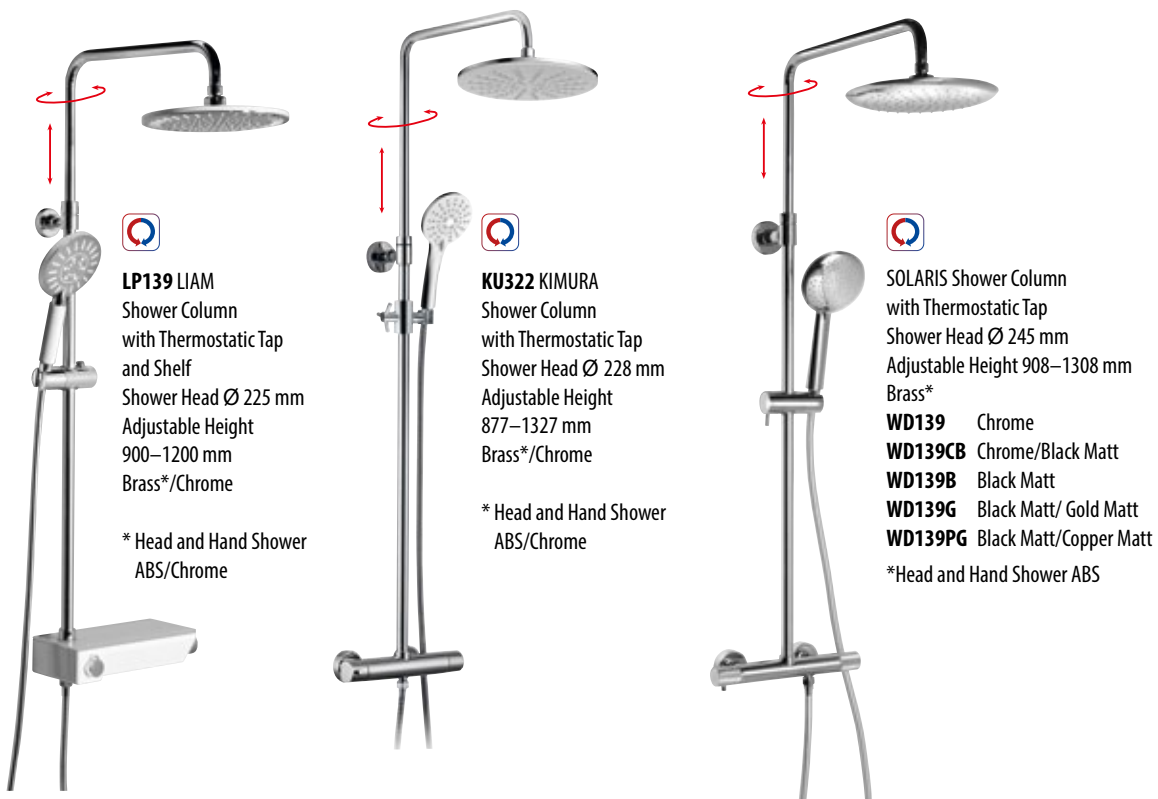

LP139 LIAM
Shower Column
with Thermostatic Tap
and Shelf
Shower Head Ø 225 mm
Adjustable Height
900–1200 mm
Brass*/Chrome

* Head and Hand Shower
ABS/Chrome

KU322 KIMURA
Shower Column
with Thermostatic Tap
Shower Head Ø 228 mm
Adjustable Height
877–1327 mm
Brass*/Chrome

* Head and Hand Shower
ABS/Chrome

SOLARIS Shower Column
with Thermostatic Tap
Shower Head Ø 245 mm
Adjustable Height 908–1308 mm
Brass*

WD139 Chrome
WD139CB Chrome/Black Matt
WD139B Black Matt
WD139G Black Matt/ Gold Matt
WD139PG Black Matt/Copper Matt
*Head and Hand Shower ABS