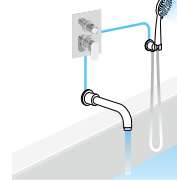

Composition 75