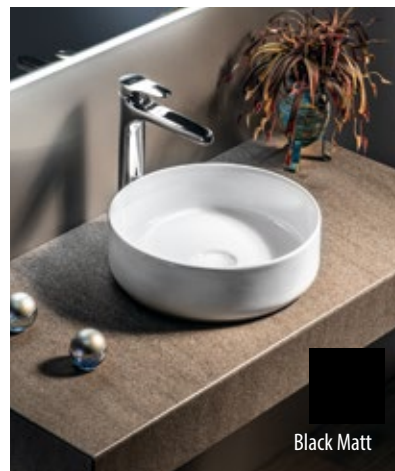

INFINITY without Overflow, Ø 36 cm
10NF65036 White
10NF65036B Black Matt