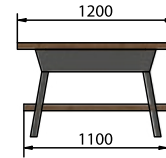

TWIGA

Frame Support, Painted Stainless Steel,
80x67cm, 2 pcs
VC442 Black Matt

AVICE Countertop
AV08X 80x50 cm
AV09X 90x50 cm
AV10X 100x50 cm

AVICE Shelf
AV77X 75x39 cm
AV88X 80x39 cm
AV99X 90x39 cm

X stands for the countertop colours on p. 237

Frame Support, Painted Stainless Steel,
100x67cm, 2 pcs
VC453 Black Matt

AVICE Countertop
AV11X 110x50 cm
AV12X 120x50 cm
AV13X 130x50 cm

AVICE Shelf
AV110X 100x39 cm
AV111X 110x39 cm
AV112X 120x39 cm

X stands for the countertop colours on p. 237

blum

TWIGA PLUS Basin Drawer for VC453,
88,5x17x43,5 cm
VC460-3535 Black Matt
VC460-XXXX

Countertop Colours

CU
FREE

ORBITER LED Mirror with Leather Strap,
Black Matt

ORL060 Ø 60x4 cm

ORL070 Ø 70x4 cm