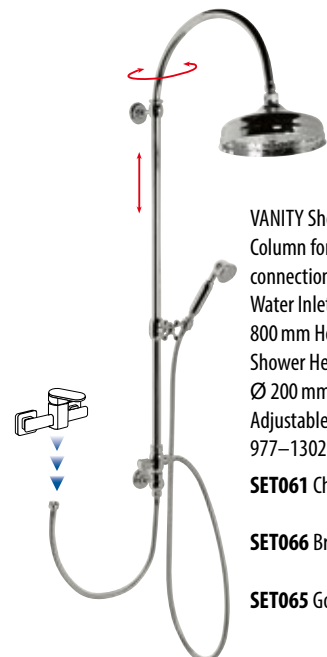

1202-29
Shower Column
without Tap
Water Inlet 1/2"
500 mm Hose
Shower Head
200x200 mm
Adjustable Height
766–1266 mm
Brass*/Chrome

VANITY Shower
Column for
connection to a Tap
Water Inlet 1/2"
800 mm Hose
Shower Head
Ø 200 mm
Adjustable Height
977–1302 mm

- **SET061** Chrome
- **SET066** Bronze
- **SET065** Gold