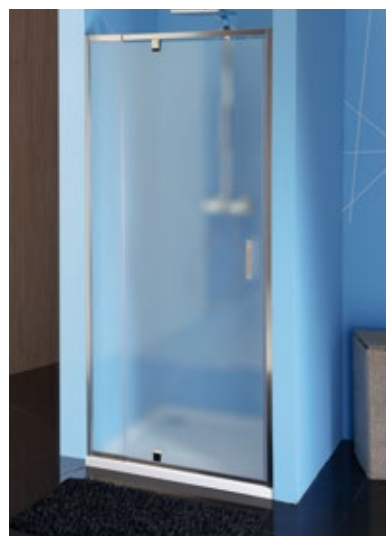

Hinged Alcove Door

Code	Size	Installation Size	Entry
EL1638	760-900	760-900	500
EL1738	880-1020	880-1020	560

Brick Glass

Versatile left/right version

Alcove Sliding Door (Door + Fixed Part)

Code	Size	Installation Size	Entry
EL1138	1100	1095±20	430
EL1238	1200	1195±20	480

Brick Glass

Versatile left/right version

i The above prices do not include shower tray. We recommend the shower trays on p. 488-491. Sizes are given in mm.