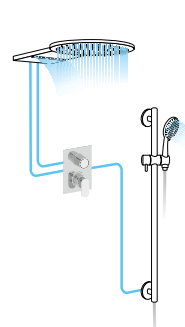

Composition 34