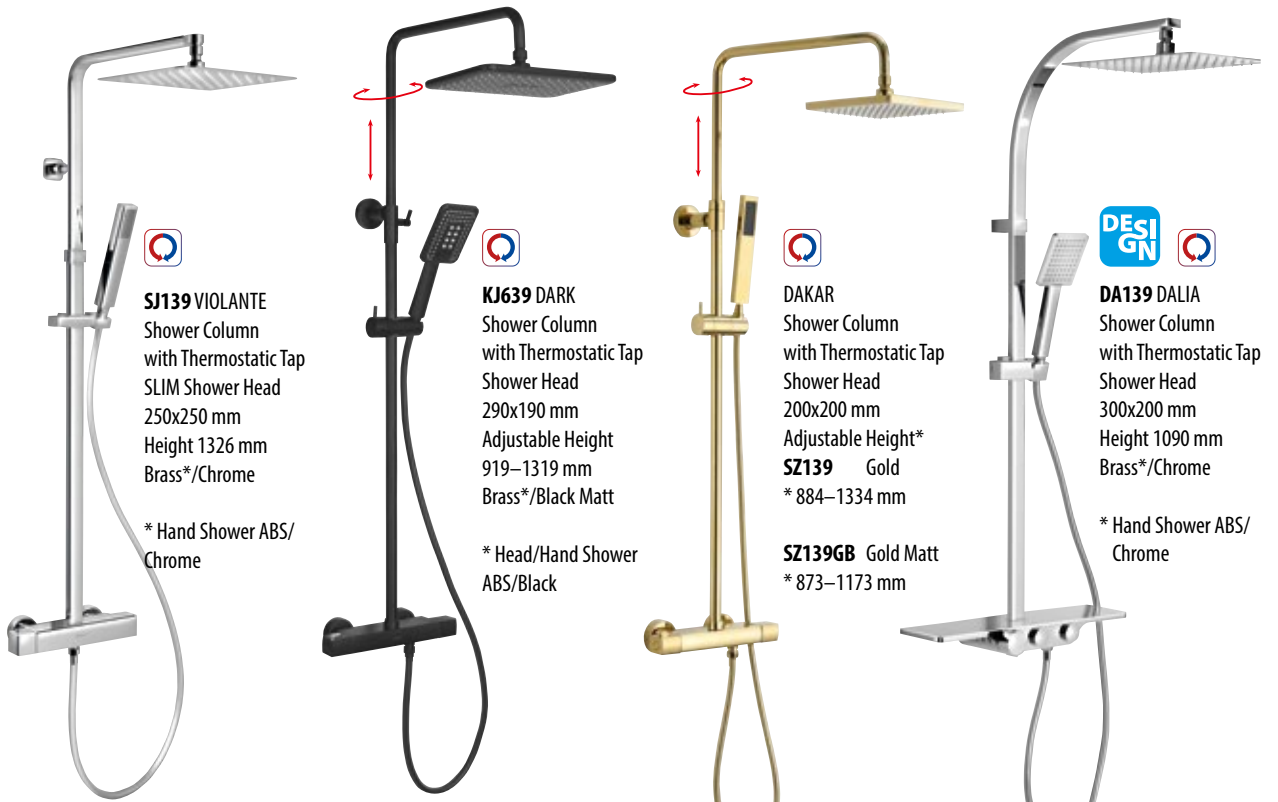

SJ139

DA139

LP139

KJ639

SHOWER COLUMNS

SJ139 VIOLANTE
Shower Column
with Thermostatic Tap
SLIM Shower Head
250x250 mm
Height 1326 mm
Brass*/Chrome

* Hand Shower ABS/
Chrome

KJ639 DARK
Shower Column
with Thermostatic Tap
Shower Head
290x190 mm
Adjustable Height
919–1319 mm
Brass*/Black Matt