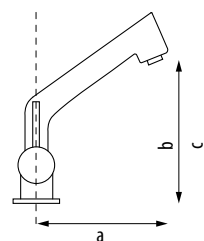

Dimensions a/b/c