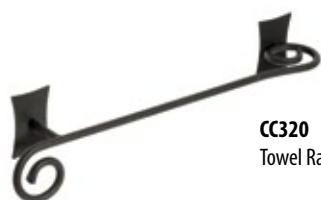

CC023
Double Robe Hook

CC017
Toilet Paper Holder

CC006
Towel Ring, 190 mm

CC021
Double Towel Rail Swivel, 300 mm

CC320
Towel Rail, 300 mm

CC420
Towel Rail, 450 mm

CC015
Glass Shelf with Brackets, Frosted Glass, 560 mm