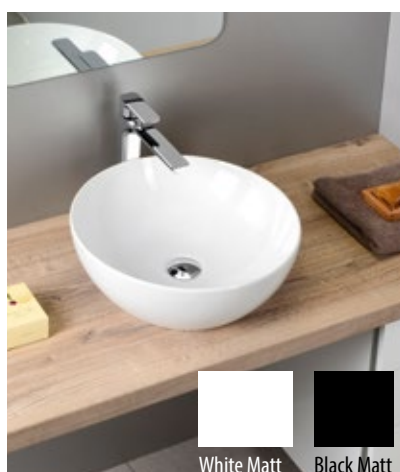

INFINITY without Overflow, Ø 36 cm
10NF65036 White
10NF65036B Black Matt

SAND without Overflow
903911 Ø 40 cm

DOME without Overflow
WH030 Ø 45,5 cm
WEH060 Waste, Ceramic Plug

DOME OBLIQUO without Overflow
WH031 Ø 44,5 cm
WEH060 Waste, Ceramic Plug