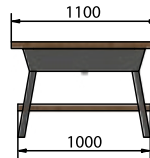

TWIGA

Frame Support, Painted Stainless Steel,
80x67cm, 2 pcs
VC442 Black Matt

AVICE Countertop
AV08X 80x50 cm
AV09X 90x50 cm
AV10X 100x50 cm

AVICE Shelf
AV77X 75x39 cm
AV88X 80x39 cm
AV99X 90x39 cm

X stands for the countertop colours on p. 237

Frame Support, Painted Stainless Steel,
100x67cm, 2 pcs
VC453 Black Matt

AVICE Countertop
AV11X 110x50 cm
AV12X 120x50 cm
AV13X 130x50 cm

AVICE Shelf
AV110X 100x39 cm
AV111X 110x39 cm
AV112X 120x39 cm

X stands for the countertop colours on p. 237

blum

TWIGA PLUS Basin Drawer for VC453,
88,5x17x43,5 cm
VC460-3535 Black Matt
VC460-XXXX

Countertop Colours

CU
FREE

ORBITER LED Mirror with Leather Strap,
Black Matt

ORL060 Ø 60x4 cm

ORL070 Ø 70x4 cm