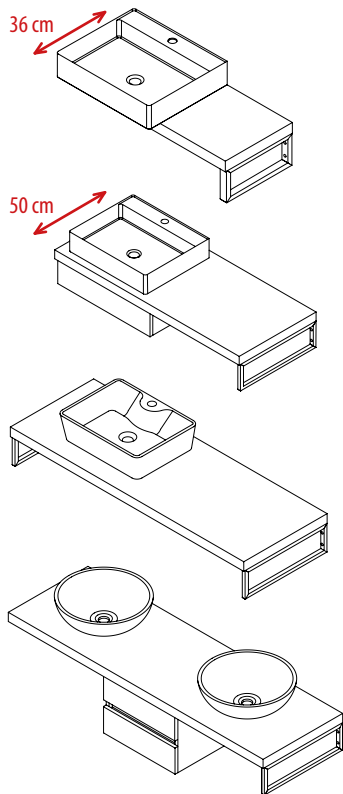

AVICE

Examples of Sets:

Basin Countertops, HPL, thickness 5 cm

Width	Depth 50/36 cm
60 cm	160 cm
70 cm	170 cm
80 cm	180 cm
90 cm	190 cm
100 cm	200 cm
110 cm	210 cm
120 cm	220 cm
130 cm	230 cm
140 cm	240 cm
150 cm	250 cm

Item Number for depth 50 cm:
AV09XX
Series Length Color
AVICE Swatch on p. 237

Item Number for depth 36 cm:
AV096XX
Series Length Depth Color
AVICE Swatch on p. 237

- Support Brackets 490x150 mm, 1 pc
  30384 Brushed Stainless Steel
- **30390** Chrome
- **30360** Black Matt
- **30361** White Matt
- **30367** Gold Matt
- 350x150 mm, 1 pc
  30365 Black Matt
- **30378** White Matt
- **30366** Gold Matt
- Support Brackets with adjustable leg 490x690 mm, 1 pc
  30362 Black Matt
- Support Brackets 305x160 mm, 1 pc
  Galvanized Steel
  30386

1x Basin Drawer, White Glossy
60x15x48 cm
AV605-3030
AV605-XXXX
2x Basin Drawer (Drawer supports the countertop)
White Glossy
60x50x48 cm
AV065-3030
AV065-XXXX

2x Drawer (Drawer supports the countertop)
White Glossy
45x30x48 cm
AV061-3030
AV061-XXXX

Cabinet on legs
3x Drawer
30x70x48 cm, White Glossy

AV062-3030
AV062-XXXX

Rolling Cabinet
2x Drawer
45x57x48,5 cm, White Glossy

AV063-3030
AV063-XXXX

Support Brackets for 2 Countertops 490x330x mm, 1 pc
30370 Black Matt
30371 White Matt

30377 Gold Matt
30374 Chrome

350x280 mm, 1 pc
30375 Black Matt
30376 Gold Matt

Towel Holder 450x95 mm
VC482 White Matt
VC467 Black Matt
600x95 mm
VC491 White Matt
VC475 Black Matt

ESPACE Tall Storage Unit
2x Door Right/Left
50x172x32 cm
ESC450-3030 White Glossy
ESC450-XXXX

ESPACE Tall Storage Unit
2x Door Right/Left
35x172x32 cm
ESC230-3030 White Glossy
ESC230-XXXX

Fabric Laundry Basket
Velcro fastening

UPE600 Grey
UPE600B Black

Customized countertops available.
Width max. 250 cm, Depth max. 50 cm.

blum
Blum runners with lifetime warranty

i The Tag -XXXX in the product code indicates the possibility of producing a different colour design. Drawers, Doors and Cabinet Bodies can be produced in colour groups A, B and C, see Swatch on p. 236. Delivery time is 6 weeks. The furniture is delivered assembled, ready to be installed. Cabinets marked Right/Left can have their hinges repositioned. Tap and waste hole can be drilled at the installation site. Check our offer of Mirrors and Mirror Cabinets on p. 240–257. The ESPACE multi-purpose storage units can be found on p. 209.

Dimensions: W x (H) x D