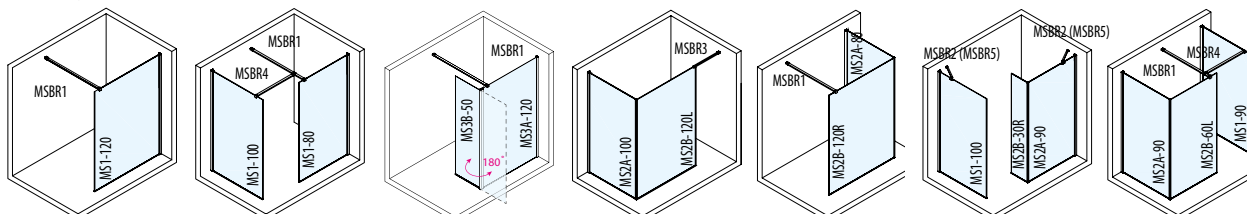

Assembly Examples