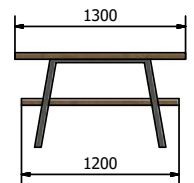

blum

TWIGA PLUS Basin Drawer for VC453,
88,5x17x43,5 cm
VC460-3535 Black Matt
VC460-XXXX