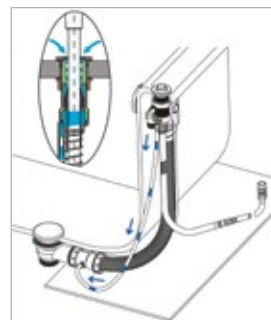

i FOLLOW ME - Deck-Mount Hose pull-out system for baths. The shower is returned by a spring and the hose is dried at the same time. The system prevents water from flowing under the bathtub by means of drainage. The price includes a drainage adapter piece (see picture) for connection to the drain. The ANTICALC system prevents limescale build-up.