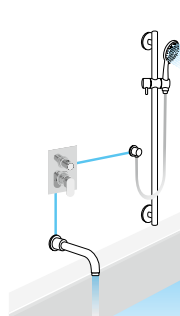

Composition 76