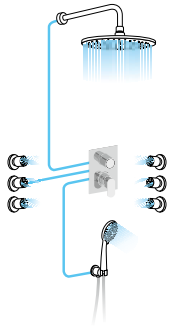

Tap Installation Options

Concealed Taps - 3 Outlets

Composition 31