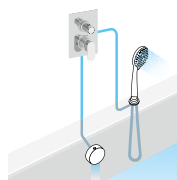

Composition 73