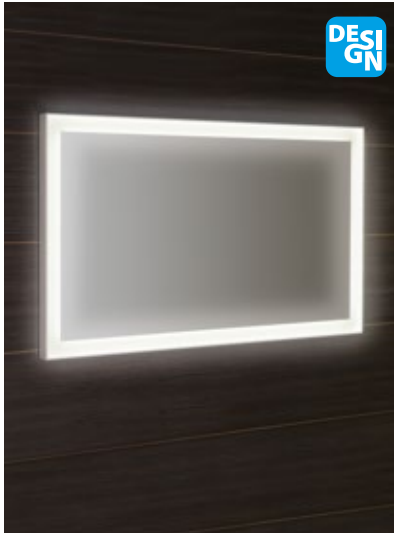

Dimensions: W x (H) x D

MIRRORS

DESIGN

FLUT Framed Mirror with LED Backlight

- FT060** 600x800 mm
- FT090** 900x700 mm
- FT100** 1000x700 mm
- FT120** 1200x700 mm

LUMINAR Aluminium-Framed Mirror with LED Light, Chrome