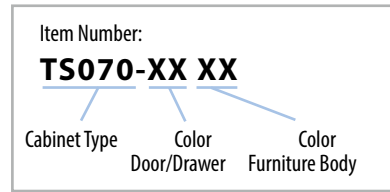

FURNITURE SWATCHES