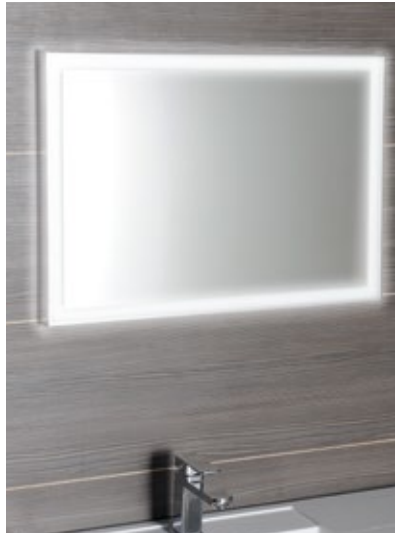

Dimensions: W x (H) x D

MIRRORS

DESIGN

FLUT Framed Mirror with LED Backlight

- FT060** 600x800 mm
- FT090** 900x700 mm
- FT100** 1000x700 mm
- FT120** 1200x700 mm

LUMINAR Aluminium-Framed Mirror with LED Light, Chrome