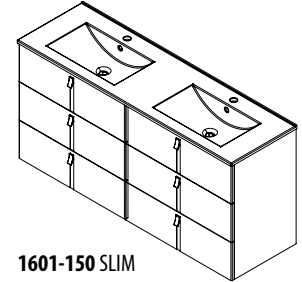

1601-150 SLIM
Ceramic Double Basin
151x46 cm

2x Vanity Base, 6x Drawer
74,5x70x45 cm

2x **MT081** White Glossy
2x **MT082** Anthracite
2x **MT083** Bordeaux

P

Tall Storage Unit, 1x Door
Right/Left, 28x140x16 cm

MT141 White Glossy
MT142 Anthracite
MT143 Bordeaux