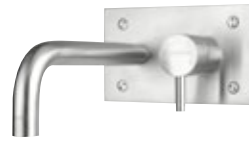

MI004
Concealed Basin Tap