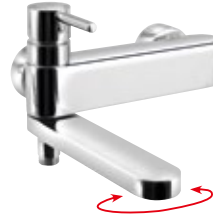

5586
Wall Mounted Bath Tap
hole centres 150 mm
hand shower and hose not included
Diverter in form of a swivel spout