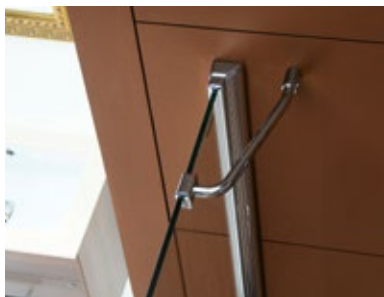

Corner Support Bar ensures stability of the shower screen. It also allows for installation outside the enclosure.