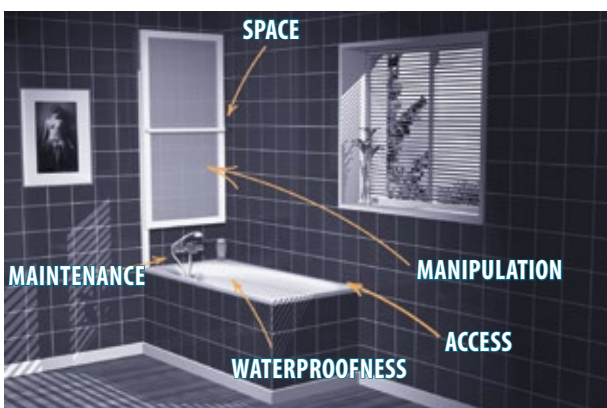

OLBIA 123(72)x140 cm
30317 polished aluminium frame
30317B black aluminium frame
Suitable for traditional baths.

BENEFITS OF LIFTABLE BATH SCREENS

37127 ODESSA 97(53)x140 cm, polished aluminium frame
Suitable for the baths Versys and for traditional baths.