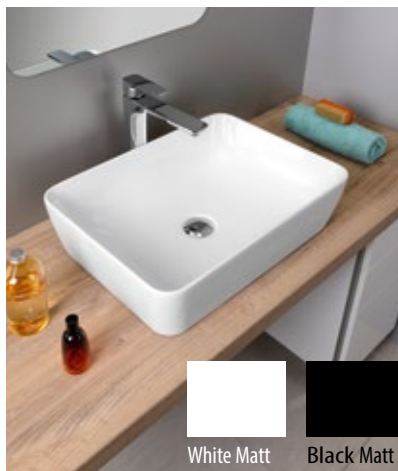

COUNTERTOP BASINS

SAND without Overflow, 50x38 cm

903711 White
903709 White Matt
903726 Black Matt