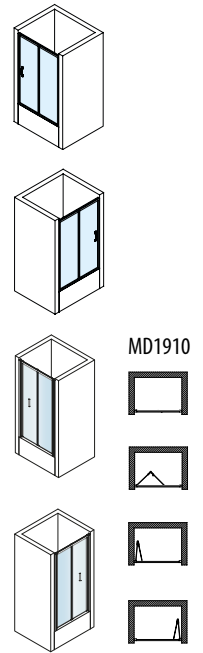

DEEP SHOWER TRAYS & ENCLOSURES

Rectangular Shower Enclosure (Door + Side Panel)

The Shower Enclosure is created by combining a shower door and a side panel.

Folding Door

Code	Size	Installation Size*	Entry	Clear Glass
MD1910	1000x1650	1006±20	625	

Sliding Door

Code	Size	Installation Size*	Entry	Clear Glass
MD1116	1100x1650	1110±20	450	
MD1216	1200x1650	1210±20	490	
MD1316	1300x1650	1310±20	530	
MD1416	1400x1650	1410±20	580	
MD1516	1500x1650	1510±20	630	
MD1616	1600x1650	1610±20	680	

Side Panel

MD3116	750x1650	740±10		
MD3316	900x1650	890±10		

Versatile left/right version

*Installation Size includes the side panel.

MD625

The extension profile allows the installation width of the screens to be increased by 25 mm.

Alcove Door

Folding Door

Code	Size	Installation Size	Entry	Clear Glass
MD1910	1000x1650	990±20	625	

Sliding Door

Code	Size	Installation Size	Entry	Clear Glass
MD1116	1100x1650	1095±20	450	
MD1216	1200x1650	1195±20	490	
MD1316	1300x1650	1295±20	530	
MD1416	1400x1650	1395±20	580	
MD1516	1500x1650	1495±20	630	
MD1616	1600x1650	1595±20	680	

Versatile left/right version

Upper and bottom double bearing wheels ensure a smooth running.

DEEP Shower Tray, Depth 260 mm

72879	1000x750
72883	1100x750
71564	1200x750
72942	1300x750
72947	1400x750
72384	1500x750
72385	1600x750
72340	1000x900
72363	1100x900
72383	1200x900

Bath Click Clack Waste
71679 Chrome
71679W White Matt
71679B Black Matt

Sizes are given in mm.

*Installation Size includes the side panel.

Support bases and tileable panels for the shower trays can be found at www.sapho.cz.