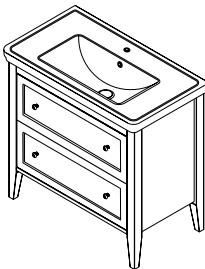

8788111 CLASSIC
Ceramic Basin
90x50 cm
Vanity Base
2x Drawer
85x81x47 cm*
CR091 Mahogany
CR291 Vintage White