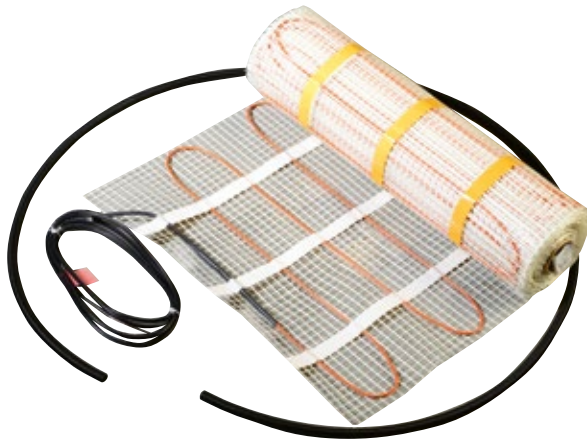

The length of the heating cable cannot be adjusted.

35V1200000
Cable Clamp, Plastic
(price per pack = 50 ks)

35V2350009
Plastic T-bar
for cable fixation, 50 cm

HEATING MATS, CABLES & INFRARED PANELS

WARM TILES Heating Mat