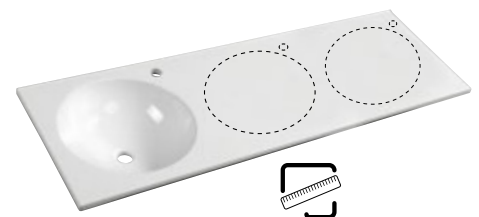

JUNO ATYP, without Overflow
Depth 45-56 cm
Width 45-350 cm
*To be installed on brackets
price upon request*