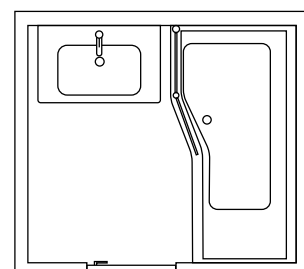

Versys bath installation options