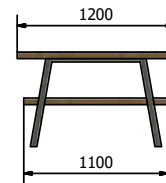

blum

TWIGA PLUS Basin Drawer for VC453,
88,5x17x43,5 cm
VC460-3535 Black Matt
VC460-XXXX