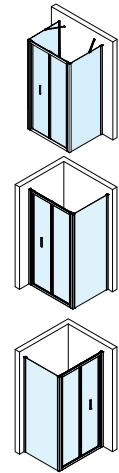

Shower Enclosure (Door + Side Panel)

A Square or Rectangular Shower Enclosure is created by combining a shower door and a side panel.

Folding Door

Code	Size	Installation Size*	Entry	Clear Glass
EL1970	700	690±20	390	
EL1980	800	790±20	480	
EL1990	900	890±20	550	
EL1910	1000	990±20	625	

Side Panel

EL3115	700	690±10	
EL3215	800	790±10	
EL3315	900	890±10	
EL3415	1000	990±10	

Versatile left/right version

*Installation Size includes the side panel.