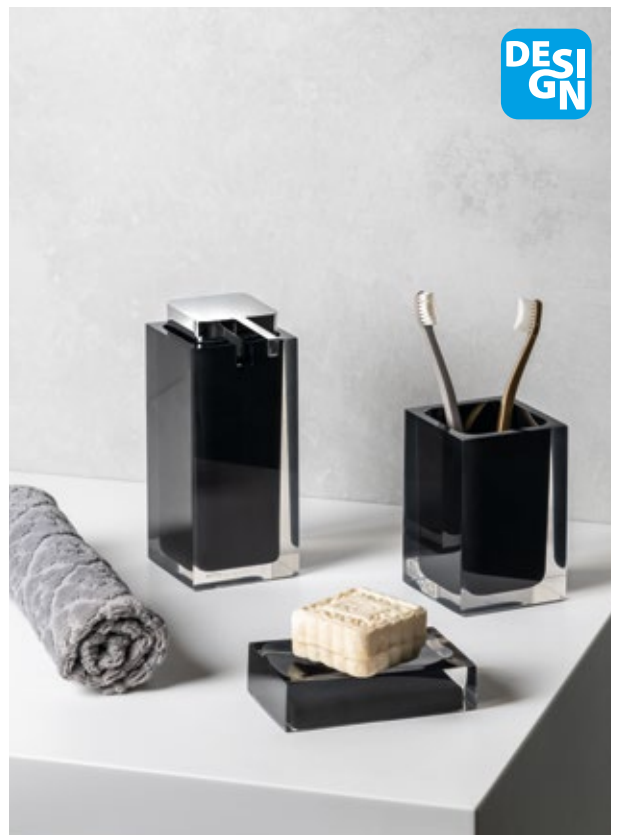

QUADROTTO Material: Polyresin/Wood Imitation, Black

- QU1114** Soap Dish
- QU8114** Soap Dispenser, 430 ml
- QU9814** Toothbrush Holder
- QU3314** Toilet Brush

RAINBOW Material: Polyresin/White

- RA1102** Soap Dish
- RA8002** Soap Dispenser, 240 ml
- RA9802** Tumbler