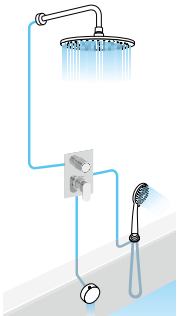

Composition 78

Deck Mounted Basin Tap
including flexi pipes
Waste not included
BB002 Chrome
BB002/18 Bronze
BB002/17 Gold

Deck Mounted Basin Tap Tall
with extended spout
including flexi pipes
Waste not included
Tap height 344 mm, Spout length 185 mm
BB007 Chrome
BB007/18 Bronze
BB007/17 Gold