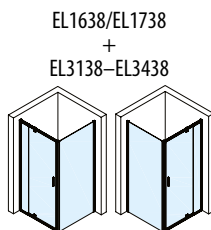

Rectangular Shower Enclosure (Door + Side Panel)

Sliding Door

Code	Size	Installation Size*	Entry
EL1138	1100	1110±20	430
EL1238	1200	1210±20	480

Brick Glass

Hinged Door

Code	Size	Installation Size*	Entry
EL1638	760-900	775-915	500
EL1738	880-1020	895-1035	560

Brick Glass

Versatile left/right version

*Installation Size includes the side panel.

Side Panel

Code	Size	Installation Size
EL3138	700	690±10
EL3238	800	790±10
EL3338	900	890±10
EL3438	1000	990±10

Brick Glass