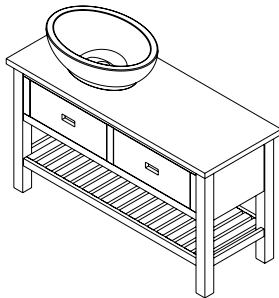

Vanity Base, 2x Drawer
130x73x50 cm
BA131S Stained Spruce