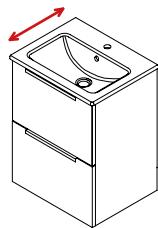

44050 PRACTICO
Ceramic Basin
50x40 cm
Vanity Base, 2x Drawer
48x54x39 cm
CR492-3030 White Glossy
CR492-XXXX