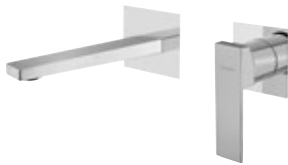

Concealed Basin Tap
1102-78 Chrome
1102-78B Black Matt