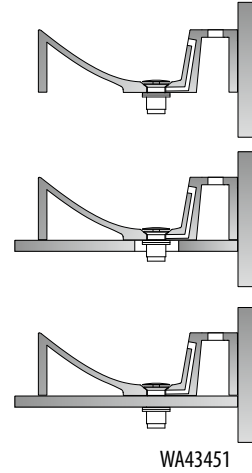

BASIN WASTES

Slotted Click Clack Wastes

With Overflow

1"1/4, V 30-45 mm
CV1007 Chrome
CV1007B Black Matt

CV1008
1"1/4, V 30-45 mm
Chrome

With & Without Overflow

1"1/4, V 10-55 mm
CV1002 Chrome
CV1002B Black Matt
CV1002GB Gold Matt
CV1002C White (Ceramic)

WA43451 ⓘ
1"1/4, V 10-80 mm
ABS/Chrome

WA43451

1"1/4, V 5-65 mm
UD425592 Bronze
UD425552 Gold

7533.370.5
1"1/4, V max 80 mm
Chrome

V = Basin thickness

Unslotted Wastes

Without Overflow

147.555.5
1"1/4, V 30-45 mm
Chrome

447.555.5
1"1/4, V 30-45 mm
Chrome

147.545.5
1"1/4, V 30-45 mm
Chrome

CV2009
1"1/4, V 25-50 mm
Chrome

With & Without Overflow

1"1/4, V 10-55 mm
542.742.5 Chrome
542.742.5B Black

WF43451 ⓘ
1"1/4, V 10-80 mm
ABS/Chrome

WF43451

1"1/4, V 5-64 mm
UD52592 Bronze
UD52552 Gold
UD52596P Gold Matt

Accessories

Basin Overflow Cover 30 mm
AR914 Chrome
AR911 Black
AR912 Gold
AR913 Bronze
AR919 Gold Matt

Washer between Basin and
Countertop
ABS/Chrome
WP94051 10 mm
WP93051 20 mm
WP94051LED 15 mm
Integrated LED Light for Glass Basins.

WF43451

ⓘ The waste WA43451 fixes the washbasin to the countertop. It can be shortened in length as required. For washbasins with overflow, side holes must be drilled in the basin.

Material: brass (unless otherwise stated).