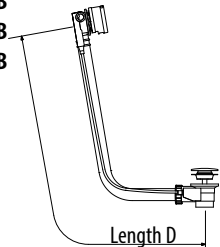

Length (L) (mm)	Chrome	White	Black Matt
575	71680	71680W	71680B
775	71681	71681W	71681B
975	71682	71682W	71682B
1275	71683		

Length (L) (mm)	Bronze	Gold	Gold Matt
575	86347	71680G	71680GB
775	86357	71681G	71681GB
975	86367	71682G	71682GB