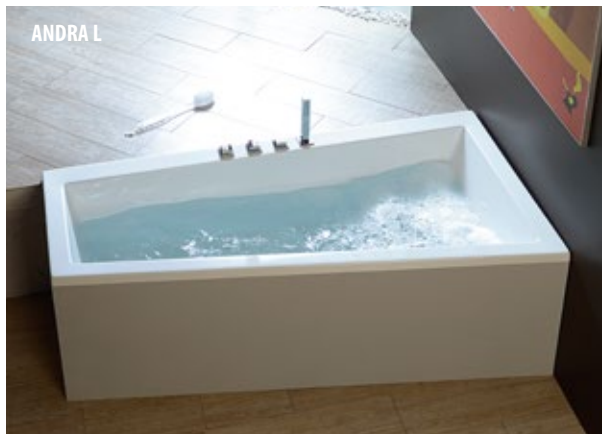

ANDRA L
72872 180x90x45 cm
81111 170x90x45 cm

ANDRA R
78771 180x90x45 cm
81511 170x90x45 cm