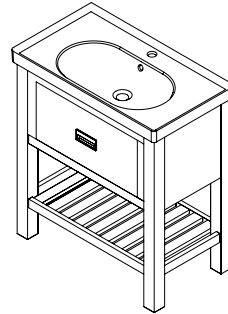

Dimensions: W x (H) x D

BA1315 Stained Spruce + 2x FG039 FORMIGO

BA0685 Stained Spruce + TU0428 BRAND

BA0885 Stained Spruce + FG023 FORMIGO

BRAND

TU0428 BRAND
Ceramic Basin
60x45 cm

Vanity Base, 2x Drawer
56x83x43 cm
BA068S Stained Spruce