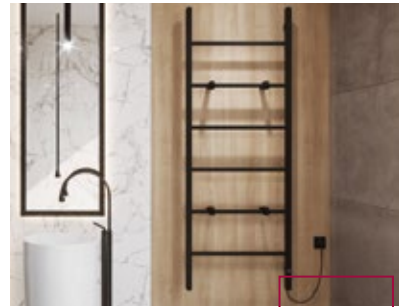

Towel Rail BARBO

p. 382–383