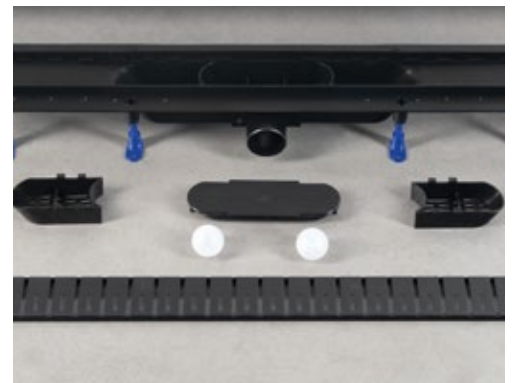

KLAVER BLACK
Plastic Channel with Stainless Steel
Grate, Height 65 mm

KLAVER GOLD
Plastic Channel with Stainless Steel
Grate, Height 65 mm

Easy Maintenance

Easy maintenance thanks to the removable strainer
High flow rate DN50