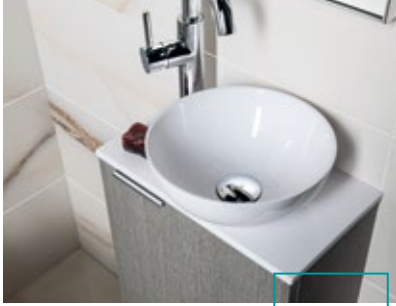

Cloakroom Basin MINOR p. 317