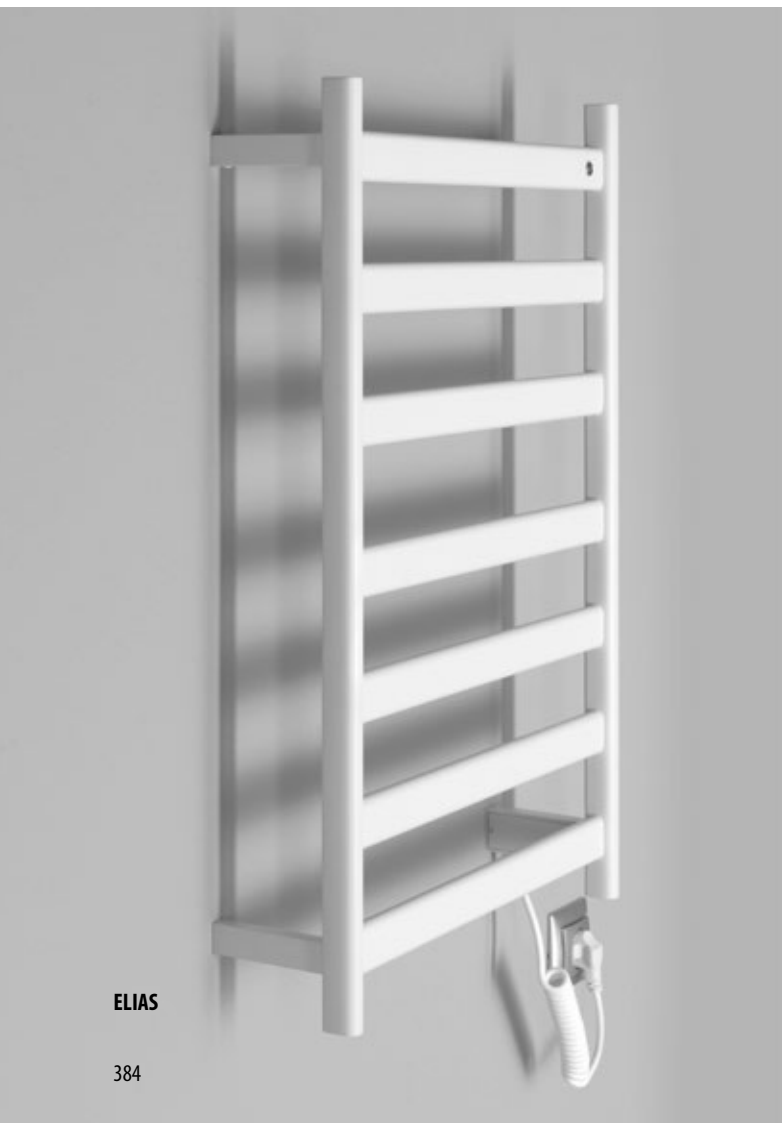

REDONDO

ELCOR

ELIAS