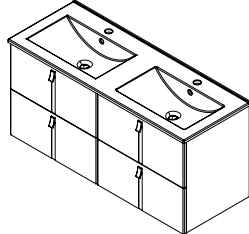

Vanity Base, 2x Drawer
89,5x55x45 cm

MT091 White Glossy
MT092 Anthracite
MT093 Bordeaux

1601-90 SLIM
Ceramic Basin
90x46 cm

MA090 MARIA Cast Marble Basin,
90x46 cm

Vanity Base, 3x Drawer
89,5x70x45 cm

MT111 White Glossy
MT112 Anthracite
MT113 Bordeaux