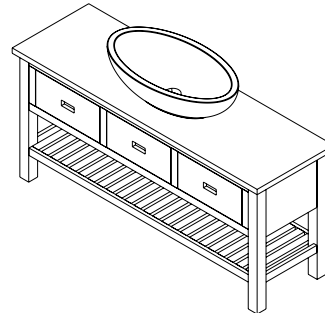

Vanity Base, 3x Drawer
160x73x50 cm
BA161S Stained Spruce