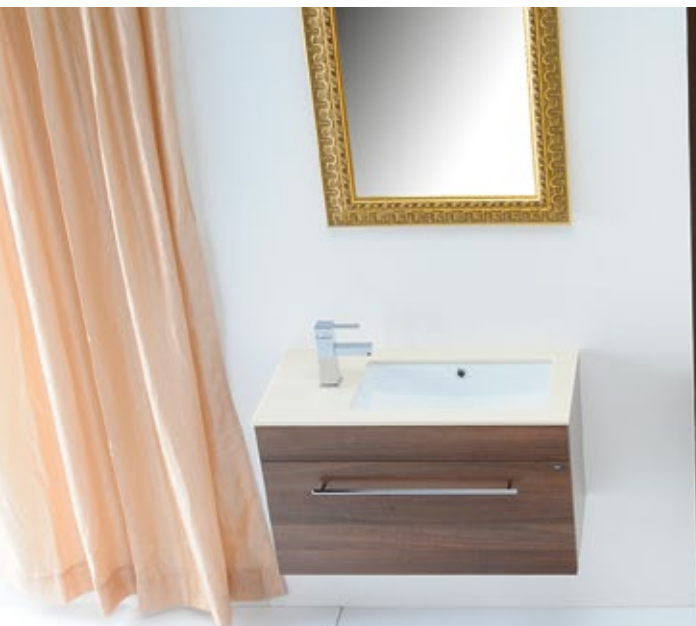

The glass is already coated with a chemical layer during production, which prevents limescale build-up and facilitates cleaning.

It consists of a mixture of polymers, chemically bonded to the silicate groups in the glass, which fill the micropores in the glass and form a continuous water-repellent film. Water droplets aggregate on contact with the film and run off the glass surface.

LEGRO

- frameless hinged screens are complemented by solid wall rails with corner support bars to ensure stability
- choice of three different types of handles
- 8 mm thick safety glass for fixed parts, 6 mm for doors and a height of 1900 mm with COATED GLASS finish for an easy maintenance