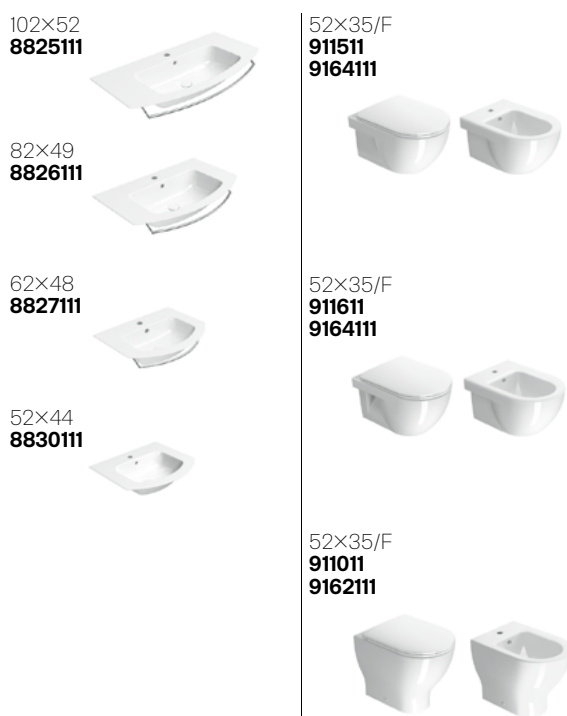

NUBES

PURA

CITY

COMMUNITY

DOCCIA