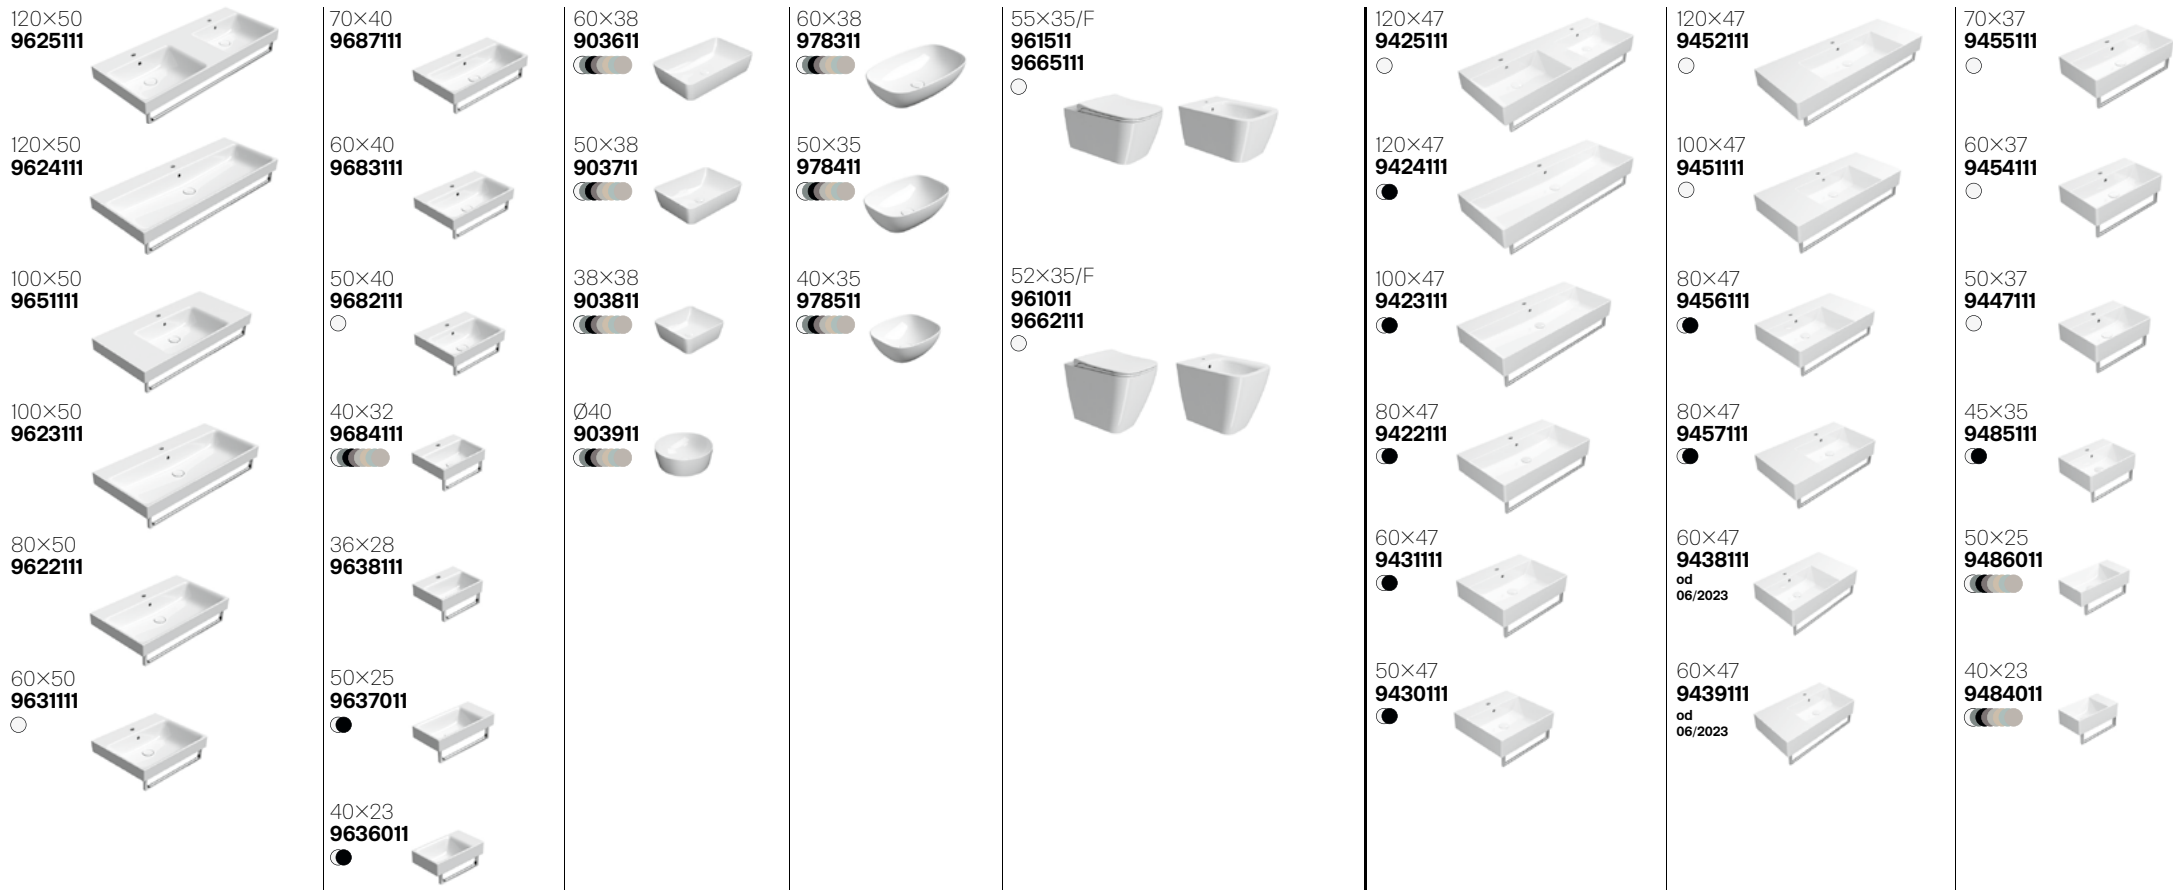

NUBES

PURA

CITY

COMMUNITY

DOCCIA