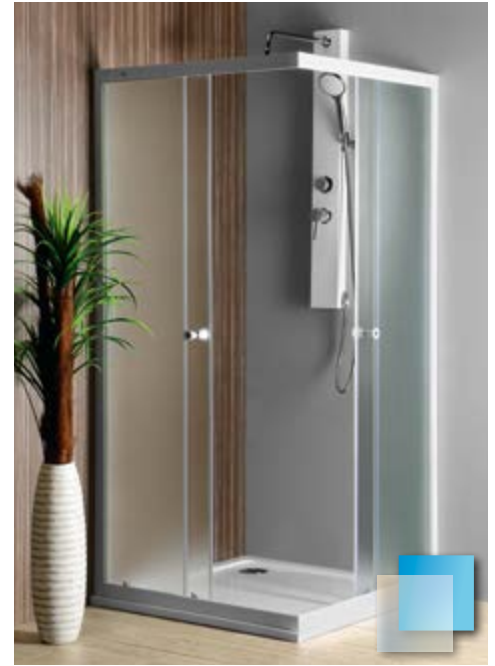

ALAIN Square Shower Enclosure
White Profile, Frosted Glass Brick 4 mm, Tilting Bearing Rollers

BTQ700	70x70x185 cm	199,00
BTQ800	80x80x185 cm	208,00
BTQ900	90x90x185 cm	258,00