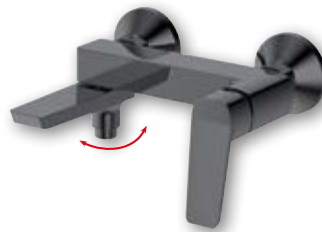

Bath Tap, Swivel Outlet, Centers 150 mm
FY010 Chrome 138,00
FY010GM Gun Metal 158,00