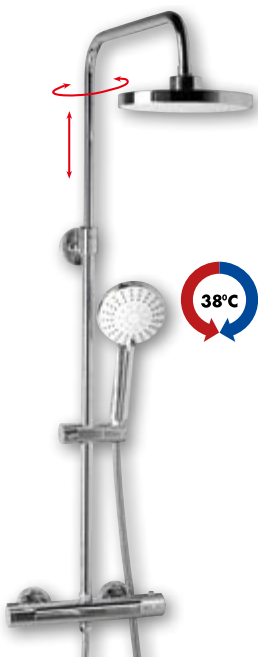

LIGA
Extendable Shower Column
with Thermostatic Tap
Height 710–1280 mm
Centers 150 mm, Chrome
SL533

208,00