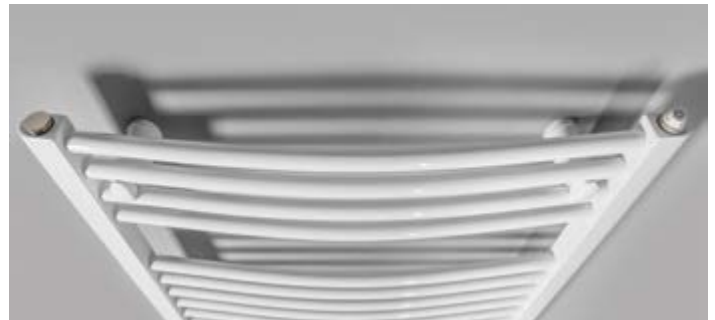

The radiators are supplied filled with liquid, including a heating element without a thermostat. The heating element is located on the right side as standard. It can be easily repositioned if necessary.