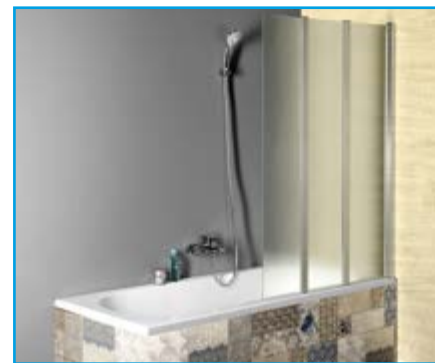

VANDA 3-piece Folding Screen, L/P, Frosted Glass Brick

AQ1140	100x140 cm	208,00

ACCESSORIES

Magnetic Inspection Door

PD201	20x25 cm, White	17,40
PD203	25x33 cm, White	18,60
PD305	30x30 cm, White	19,90
PD408	30x60 cm, White	33,00