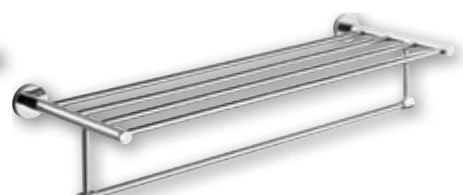

Towel Shelf with Rail, 625x210 mm
SB114 Chrome **59,00**
SB214 Matt Black **65,00**