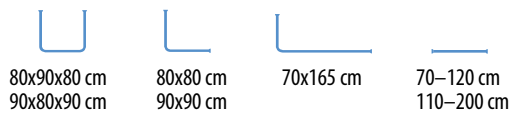

1. Extendable Shower Rail, Ø 22 mm, Aluminium, White
2. **4051** 63–105 cm **16,10**
   - **4061** 118–215 cm **20,30**

1. Extendable Shower Rail, Ø 22 mm, Aluminium, Black
2. **4051B** 63–105 cm **16,60**
   - **4061B** 118–215 cm **20,70**

1. Extendable Shower Rail, Ø 22 mm, Glossy St. Steel
2. **TZ120** 70–120 cm **12,00**
   - **TZ200** 110–200 cm **15,30**

1. Extendable Shower Rail, Ø 22 mm, Aluminium, White
2. **TC120** 70–120 cm **12,80**
   - **TC200** 110–200 cm **14,10**

Curtain designs can be changed periodically.